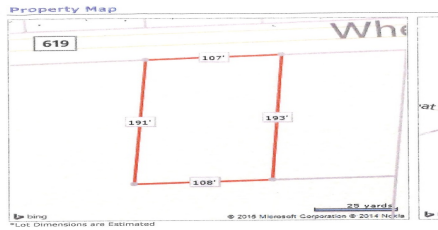

info@bergerrealty.com

383 Wheat, Buena, NJ, 08360

Price \$59,000.00

PROPERTY DETAILS

Total Rooms	
Bedrooms	0
Baths Full	0
Baths Half	0
Year Built	
Type	Residential Vacant Lot
Block Number	207
Listing #	240782
Taxes	2096.00

COMMENTS

Buildable lot in Atlantic County. Zoned Res But possible commercial use may be an attainable us with a variance. Flat vacant lard lot on Wheat Rd near Brewster....

PROPERTY FEATURES

CONTACT

Ask for Ellen L. Senft
Berger Realty Inc
109 E 55th St., Ocean City
Call: 609-231-5733
Email to: els@bergerrealty.com

Scan to see Property page.

383 Wheat, Buena, NJ, 08360

Price \$59,000.00

PROPERTY DETAILS

Total Rooms	
Bedrooms	0
Baths Full	0
Baths Half	0
Year Built	
Type	Residential Vacant Lot
Block Number	207
Listing #	240782
Taxes	2096.00