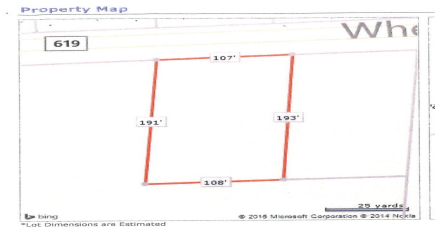

info@bergerrealty.com

383 Wheat, Buena, NJ, 08360

Price \$59,000.00

PROPERTY DETAILS

Total Rooms	
Bedrooms	0
Baths Full	0
Baths Half	0
Year Built	
Type	Residential Vacant Lot
Block Number	207
Listing #	240782
Taxes	2096.00

COMMENTS

Buildable lot in Atlantic County. Zoned Res But possible commercial use may be an attainable us with a variance. Flat vacant lard lot on Wheat Rd near Brewster....

PROPERTY FEATURES

CONTACT

Ask for Ellen L. Senft
Berger Realty Inc
109 E 55th St., Ocean City
Call: 609-231-5733
Email to: els@bergerrealty.com

Scan to see Property page.

383 Wheat, Buena, NJ, 08360

Price \$59,000.00

PROPERTY DETAILS

Total Rooms	
Bedrooms	0
Baths Full	0
Baths Half	0
Year Built	
Type	Residential Vacant Lot
Block Number	207
Listing #	240782
Taxes	2096.00