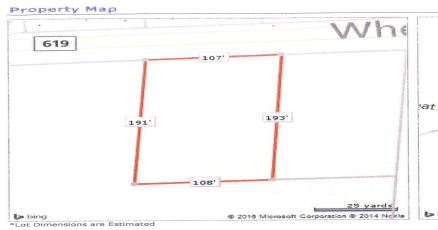

Berger Realty

Since 1926

Berger Realty, Inc.
3160 Asbury Avenue
Ocean City, NJ 08226
1-877-237-4371 / 609-399-0076
info@bergerrealty.com

383 Wheat, Buena, NJ, 08360

Price \$59,000.00

PROPERTY DETAILS

Total Rooms	
Bedrooms	0
Baths Full	0
Baths Half	0
Year Built	
Type	Residential Vacant Lot
Block Number	207
Listing #	240782
Taxes	2096.00

COMMENTS

Buildable lot in Atlantic County. Zoned Res But possible commercial use may be an attainable us with a variance. Flat vacant lard lot on Wheat Rd near Brewster....

PROPERTY FEATURES

CONTACT

Ask for Donald Edwards
Berger Realty Inc
3160 Asbury Avenue, Ocean City
Call: 954-913-4477
Email to: dwe@bergerrealty.com

PROPERTY DETAILS

Total Rooms	
Bedrooms	0
Baths Full	0
Baths Half	0
Year Built	
Type	Residential Vacant Lot
Block Number	207
Listing #	240782
Taxes	2096.00

COMMENTS

Buildable lot in Atlantic County. Zoned Res But possible commercial use may be an attainable us with a variance. Flat vacant lard lot on Wheat Rd near Brewster....