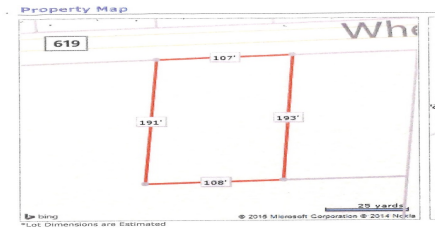

COMMENTS

Buildable lot in Atlantic County. Zoned Res But possible commercial use may be an attainable us with a variance. Flat vacant lard lot on Wheat Rd near Brewster....

PROPERTY FEATURES

CONTACT

Ask for Donald Edwards
Berger Realty Inc
3160 Asbury Avenue, Ocean City
Call: 954-913-4477
Email to: dwe@bergerrealty.com

Scan to see Property page.

Berger Realty

Since 1926

Berger Realty, Inc.
3160 Asbury Avenue
Ocean City, NJ 08226
1-877-237-4371 / 609-399-0076
info@bergerrealty.com

383 Wheat, Buena, NJ, 08360

Price \$59,000.00

PROPERTY DETAILS

Total Rooms	
Bedrooms	0
Baths Full	0
Baths Half	0
Year Built	
Type	Residential Vacant Lot
Block Number	207
Listing #	240782
Taxes	2096.00

COMMENTS

Buildable lot in Atlantic County. Zoned Res But possible commercial use may be an attainable us with a variance. Flat vacant lard lot on Wheat Rd near Brewster....