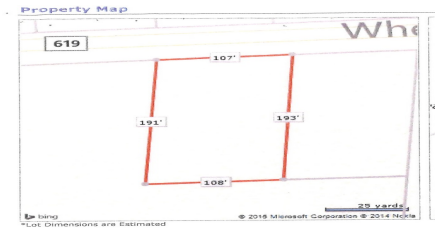

COMMENTS

Buildable lot in Atlantic County. Zoned Res But possible commercial use may be an attainable us with a variance. Flat vacant lard lot on Wheat Rd near Brewster....

PROPERTY FEATURES

CONTACT

Ask for Dori Adams
Berger Realty Inc
3160 Asbury Avenue, Ocean City
Call: 609-602-2545
Email to: doa@bergerrealty.com

Scan to see Property page.

Berger Realty

Since 1926

Berger Realty, Inc.
3160 Asbury Avenue
Ocean City, NJ 08226
1-877-237-4371 / 609-399-0076
info@bergerrealty.com

383 Wheat, Buena, NJ, 08360

Price \$59,000.00

PROPERTY DETAILS

Total Rooms	
Bedrooms	0
Baths Full	0
Baths Half	0
Year Built	
Type	Residential Vacant Lot
Block Number	207
Listing #	240782
Taxes	2096.00

COMMENTS

Buildable lot in Atlantic County. Zoned Res But possible commercial use may be an attainable us with a variance. Flat vacant lard lot on Wheat Rd near Brewster....