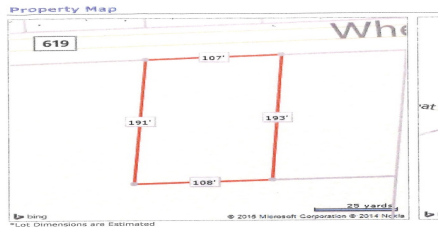

Berger Realty

Since 1926

Berger Realty, Inc.
3160 Asbury Avenue
Ocean City, NJ 08226
1-877-237-4371 / 609-399-0076
info@bergerrealty.com

383 Wheat, Buena, NJ, 08360

Price \$59,000.00

PROPERTY DETAILS

Total Rooms	
Bedrooms	0
Baths Full	0
Baths Half	0
Year Built	
Type	Residential Vacant Lot
Block Number	207
Listing #	240782
Taxes	2096.00

COMMENTS

Buildable lot in Atlantic County. Zoned Res But possible commercial use may be an attainable us with a variance. Flat vacant lard lot on Wheat Rd near Brewster....

PROPERTY FEATURES

CONTACT

Ask for Dori Adams
Berger Realty Inc
3160 Asbury Avenue, Ocean City
Call: 609-602-2545
Email to: doa@bergerrealty.com

PROPERTY DETAILS

Total Rooms	
Bedrooms	0
Baths Full	0
Baths Half	0
Year Built	
Type	Residential Vacant Lot
Block Number	207
Listing #	240782
Taxes	2096.00

COMMENTS

Buildable lot in Atlantic County. Zoned Res But possible commercial use may be an attainable us with a variance. Flat vacant lard lot on Wheat Rd near Brewster....