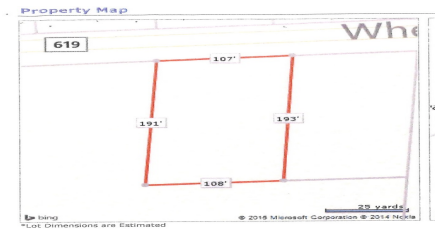

PROPERTY DETAILS

Total Rooms	
Bedrooms	0
Baths Full	0
Baths Half	0
Year Built	
Type	Residential Vacant Lot
Block Number	207
Listing #	240782
Taxes	2096.00

COMMENTS

Buildable lot in Atlantic County. Zoned Res But possible commercial use may be an attainable us with a variance. Flat vacant lard lot on Wheat Rd near Brewster....

PROPERTY FEATURES

CONTACT

Ask for Dave Zelinski
Berger Realty Inc
1330 Bay Avenue, Ocean City
Call: 609-425-8891
Email to: djz@bergerrealty.com

Scan to see Property page.