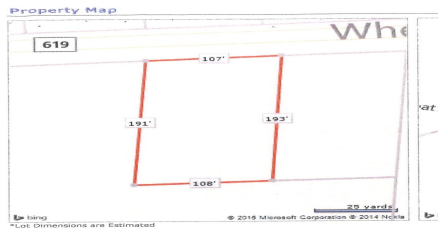

Berger Realty

Since 1926

Berger Realty, Inc
1330 Bay Avenue
Ocean City, NJ 08226
609-391-1330/609-391-1300
info@bergerrealty.com

383 Wheat, Buena, NJ, 08360

Price \$59,000.00

PROPERTY DETAILS

Total Rooms	
Bedrooms	0
Baths Full	0
Baths Half	0
Year Built	
Type	Residential Vacant Lot
Block Number	207
Listing #	240782
Taxes	2096.00

COMMENTS

Buildable lot in Atlantic County. Zoned Res But possible commercial use may be an attainable us with a variance. Flat vacant lard lot on Wheat Rd near Brewster....

PROPERTY FEATURES

CONTACT

Ask for Dave Zelinski
Berger Realty Inc
1330 Bay Avenue, Ocean City
Call: 609-425-8891
Email to: djz@bergerrealty.com

Total Rooms	
Bedrooms	0
Baths Full	0
Baths Half	0
Year Built	
Type	Residential Vacant Lot
Block Number	207
Listing #	240782
Taxes	2096.00

COMMENTS

Buildable lot in Atlantic County. Zoned Res But possible commercial use may be an attainable us with a variance. Flat vacant lard lot on Wheat Rd near Brewster....