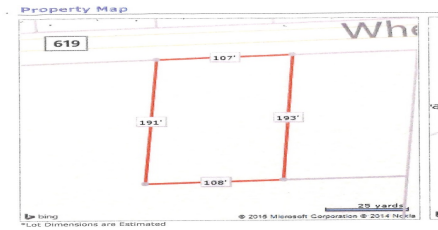

COMMENTS

Buildable lot in Atlantic County. Zoned Res But possible commercial use may be an attainable us with a variance. Flat vacant lard lot on Wheat Rd near Brewster....

PROPERTY FEATURES

CONTACT

Ask for Dawn Warren
Berger Realty Inc
3160 Asbury Avenue, Ocean City
Call: 609-432-4966
Email to: dew@bergerrealty.com

PROPERTY DETAILS

Total Rooms	
Bedrooms	0
Baths Full	0
Baths Half	0
Year Built	
Type	Residential Vacant Lot
Block Number	207
Listing #	240782
Taxes	2096.00

COMMENTS

Buildable lot in Atlantic County. Zoned Res But possible commercial use may be an attainable us with a variance. Flat vacant lard lot on Wheat Rd near Brewster....