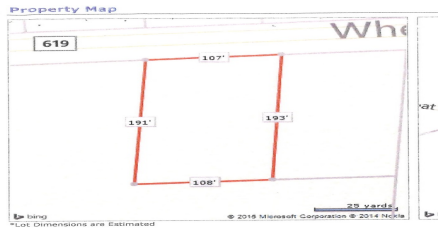

Berger Realty

Since 1926

Berger Realty, Inc.
3160 Asbury Avenue
Ocean City, NJ 08226
1-877-237-4371 / 609-399-0076
info@bergerrealty.com

383 Wheat, Buena, NJ, 08360

Price \$59,000.00

PROPERTY DETAILS

Total Rooms	
Bedrooms	0
Baths Full	0
Baths Half	0
Year Built	
Type	Residential Vacant Lot
Block Number	207
Listing #	240782
Taxes	2096.00

COMMENTS

Buildable lot in Atlantic County. Zoned Res But possible commercial use may be an attainable us with a variance. Flat vacant lard lot on Wheat Rd near Brewster....

PROPERTY FEATURES

CONTACT

Ask for Dawn Warren
Berger Realty Inc
3160 Asbury Avenue, Ocean City
Call: 609-432-4966
Email to: dew@bergerrealty.com

PROPERTY DETAILS

Total Rooms	
Bedrooms	0
Baths Full	0
Baths Half	0
Year Built	
Type	Residential Vacant Lot
Block Number	207
Listing #	240782
Taxes	2096.00

COMMENTS

Buildable lot in Atlantic County. Zoned Res But possible commercial use may be an attainable us with a variance. Flat vacant lard lot on Wheat Rd near Brewster....