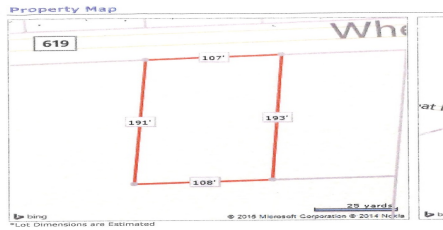

### PROPERTY DETAILS

Total Rooms	
Bedrooms	0
Baths Full	0
Baths Half	0
Year Built	
Type	Residential Vacant Lot
Block Number	207
Listing #	240782
Taxes	2096.00

### COMMENTS

*Buildable lot in Atlantic County. Zoned Res But possible commercial use may be an attainable us with a variance. Flat vacant lard lot on Wheat Rd near Brewster....*