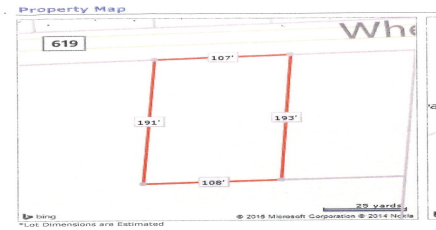

### PROPERTY DETAILS

Total Rooms	
Bedrooms	0
Baths Full	0
Baths Half	0
Year Built	
Type	Residential Vacant Lot
Block Number	207
Listing #	240782
Taxes	2096.00

### COMMENTS

*Buildable lot in Atlantic County. Zoned Res But possible commercial use may be an attainable us with a variance. Flat vacant lard lot on Wheat Rd near Brewster....*