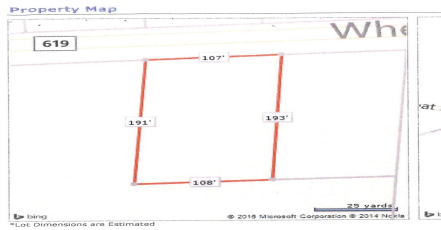

### PROPERTY DETAILS

Total Rooms	
Bedrooms	0
Baths Full	0
Baths Half	0
Year Built	
Type	Residential Vacant Lot
Block Number	207
Listing #	240782
Taxes	2096.00

### COMMENTS

*Buildable lot in Atlantic County. Zoned Res But possible commercial use may be an attainable us with a variance. Flat vacant lard lot on Wheat Rd near Brewster....*