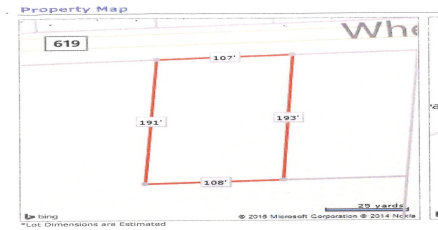

COMMENTS

Buildable lot in Atlantic County. Zoned Res But possible commercial use may be an attainable us with a variance. Flat vacant lard lot on Wheat Rd near Brewster....

PROPERTY FEATURES

CONTACT

Ask for Chris Warren
Berger Realty Inc
3160 Asbury Avenue, Ocean City
Call: 609-432-7694
Email to: caw@bergerrealty.com

PROPERTY DETAILS

Total Rooms	
Bedrooms	0
Baths Full	0
Baths Half	0
Year Built	
Type	Residential Vacant Lot
Block Number	207
Listing #	240782
Taxes	2096.00

COMMENTS

Buildable lot in Atlantic County. Zoned Res But possible commercial use may be an attainable us with a variance. Flat vacant lard lot on Wheat Rd near Brewster....