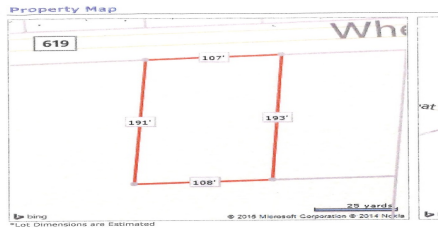

Berger Realty

Since 1926

Berger Realty, Inc.
3160 Asbury Avenue
Ocean City, NJ 08226
1-877-237-4371 / 609-399-0076
info@bergerrealty.com

383 Wheat, Buena, NJ, 08360

Price \$59,000.00

PROPERTY DETAILS

Total Rooms	
Bedrooms	0
Baths Full	0
Baths Half	0
Year Built	
Type	Residential Vacant Lot
Block Number	207
Listing #	240782
Taxes	2096.00

COMMENTS

Buildable lot in Atlantic County. Zoned Res But possible commercial use may be an attainable us with a variance. Flat vacant lard lot on Wheat Rd near Brewster....

PROPERTY FEATURES

CONTACT

Ask for Chris Warren
Berger Realty Inc
3160 Asbury Avenue, Ocean City
Call: 609-432-7694
Email to: caw@bergerrealty.com

PROPERTY DETAILS

Total Rooms	
Bedrooms	0
Baths Full	0
Baths Half	0
Year Built	
Type	Residential Vacant Lot
Block Number	207
Listing #	240782
Taxes	2096.00

COMMENTS

Buildable lot in Atlantic County. Zoned Res But possible commercial use may be an attainable us with a variance. Flat vacant lard lot on Wheat Rd near Brewster....