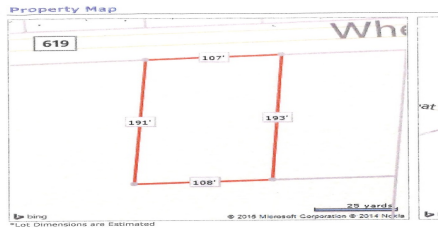

Berger Realty

Since 1926

Berger Realty, Inc.
55th & Haven Avenue
Ocean City, NJ 08226
609-399-0040

info@bergerrealty.com

383 Wheat, Buena, NJ, 08360

Price \$59,000.00

PROPERTY DETAILS

Total Rooms	
Bedrooms	0
Baths Full	0
Baths Half	0
Year Built	
Type	Residential Vacant Lot
Block Number	207
Listing #	240782
Taxes	2096.00

COMMENTS

Buildable lot in Atlantic County. Zoned Res But possible commercial use may be attainable us with a variance. Flat vacant lard lot on Wheat Rd near Brewster....

PROPERTY FEATURES

CONTACT

Ask for Cynthia Henes
Berger Realty Inc
109 E 55th St., Ocean City
Call: 609-705-5188
Email to: cah@bergerrealty.com

Total Rooms	
Bedrooms	0
Baths Full	0
Baths Half	0
Year Built	
Type	Residential Vacant Lot
Block Number	207
Listing #	240782
Taxes	2096.00

COMMENTS

Buildable lot in Atlantic County. Zoned Res But possible commercial use may be attainable us with a variance. Flat vacant lard lot on Wheat Rd near Brewster....