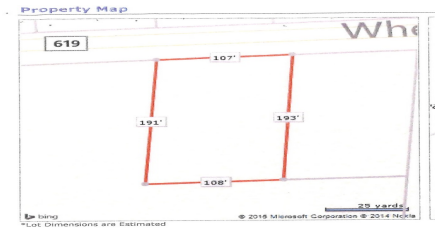

PROPERTY DETAILS

Total Rooms	
Bedrooms	0
Baths Full	0
Baths Half	0
Year Built	
Type	Residential Vacant Lot
Block Number	207
Listing #	240782
Taxes	2096.00

COMMENTS

Buildable lot in Atlantic County. Zoned Res But possible commercial use may be attainable us with a variance. Flat vacant lard lot on Wheat Rd near Brewster....

PROPERTY FEATURES

CONTACT

Ask for Cynthia Henes
Berger Realty Inc
109 E 55th St., Ocean City
Call: 609-705-5188
Email to: cah@bergerrealty.com

Scan to see Property page.