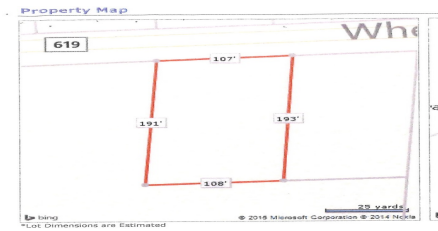

COMMENTS

Buildable lot in Atlantic County. Zoned Res But possible commercial use may be an attainable us with a variance. Flat vacant lard lot on Wheat Rd near Brewster....

PROPERTY FEATURES

CONTACT

Ask for Ben Duncan
Berger Realty Inc
3160 Asbury Avenue, Ocean City
Call: 609-600-7531
Email to: bmd@bergerrealty.com

PROPERTY DETAILS

Total Rooms	
Bedrooms	0
Baths Full	0
Baths Half	0
Year Built	
Type	Residential Vacant Lot
Block Number	207
Listing #	240782
Taxes	2096.00

COMMENTS

Buildable lot in Atlantic County. Zoned Res But possible commercial use may be an attainable us with a variance. Flat vacant lard lot on Wheat Rd near Brewster....