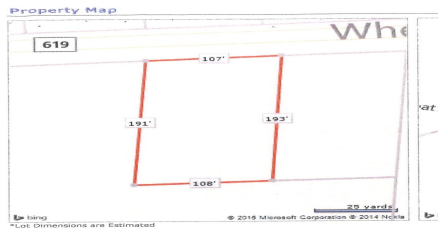

Berger Realty

Since 1926

Berger Realty, Inc.
3160 Asbury Avenue
Ocean City, NJ 08226
1-877-237-4371 / 609-399-0076
info@bergerrealty.com

383 Wheat, Buena, NJ, 08360

Price \$59,000.00

PROPERTY DETAILS

Total Rooms	
Bedrooms	0
Baths Full	0
Baths Half	0
Year Built	
Type	Residential Vacant Lot
Block Number	207
Listing #	240782
Taxes	2096.00

COMMENTS

Buildable lot in Atlantic County. Zoned Res But possible commercial use may be an attainable us with a variance. Flat vacant lard lot on Wheat Rd near Brewster....

PROPERTY FEATURES

CONTACT

Ask for Ben Duncan
Berger Realty Inc
3160 Asbury Avenue, Ocean City
Call: 609-600-7531
Email to: bmd@bergerrealty.com

PROPERTY DETAILS

Total Rooms	
Bedrooms	0
Baths Full	0
Baths Half	0
Year Built	
Type	Residential Vacant Lot
Block Number	207
Listing #	240782
Taxes	2096.00

COMMENTS

Buildable lot in Atlantic County. Zoned Res But possible commercial use may be an attainable us with a variance. Flat vacant lard lot on Wheat Rd near Brewster....