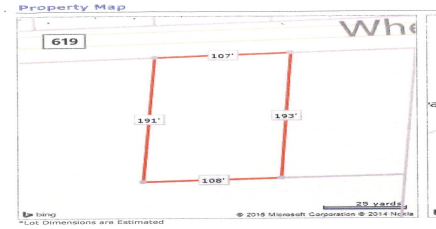

PROPERTY DETAILS

Total Rooms	
Bedrooms	0
Baths Full	0
Baths Half	0
Year Built	
Type	Residential Vacant Lot
Block Number	207
Listing #	240782
Taxes	2096.00

COMMENTS

Buildable lot in Atlantic County. Zoned Res But possible commercial use may be an attainable us with a variance. Flat vacant lard lot on Wheat Rd near Brewster....

PROPERTY FEATURES

CONTACT

Ask for Barbara Fasy
Berger Realty Inc
1330 Bay Avenue, Ocean City
Call: 609-602-4492
Email to: bf@bergerrealty.com

Scan to see Property page.