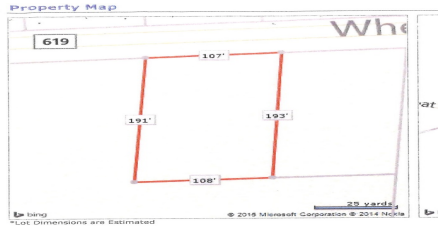

Berger Realty

Since 1926

Berger Realty, Inc
1330 Bay Avenue
Ocean City, NJ 08226
609-391-1330/609-391-1300
info@bergerrealty.com

383 Wheat, Buena, NJ, 08360

Price \$59,000.00

PROPERTY DETAILS

Total Rooms	
Bedrooms	0
Baths Full	0
Baths Half	0
Year Built	
Type	Residential Vacant Lot
Block Number	207
Listing #	240782
Taxes	2096.00

COMMENTS

Buildable lot in Atlantic County. Zoned Res But possible commercial use may be an attainable us with a variance. Flat vacant lard lot on Wheat Rd near Brewster....

PROPERTY FEATURES

CONTACT

Ask for Barbara Fasy
Berger Realty Inc
1330 Bay Avenue, Ocean City
Call: 609-602-4492
Email to: bf@bergerrealty.com

Total Rooms	
Bedrooms	0
Baths Full	0
Baths Half	0
Year Built	
Type	Residential Vacant Lot
Block Number	207
Listing #	240782
Taxes	2096.00

COMMENTS

Buildable lot in Atlantic County. Zoned Res But possible commercial use may be an attainable us with a variance. Flat vacant lard lot on Wheat Rd near Brewster....