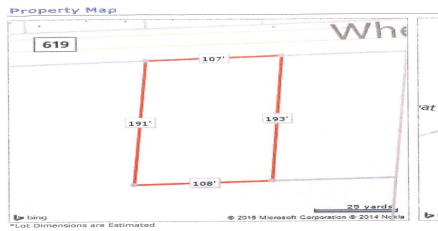

Berger Realty

Since 1926

Berger Realty, Inc.
3160 Asbury Avenue
Ocean City, NJ 08226
1-877-237-4371 / 609-399-0076
info@bergerrealty.com

383 Wheat, Buena, NJ, 08360

Price \$59,000.00

PROPERTY DETAILS

Total Rooms	
Bedrooms	0
Baths Full	0
Baths Half	0
Year Built	
Type	Residential Vacant Lot
Block Number	207
Listing #	240782
Taxes	2096.00

COMMENTS

Buildable lot in Atlantic County. Zoned Res But possible commercial use may be attainable us with a variance. Flat vacant lard lot on Wheat Rd near Brewster....

PROPERTY FEATURES

CONTACT

SALE

Ask for Bader - Collins Associates
Berger Realty Inc
3160 Asbury Avenue, Ocean City
Call:
Email to: bca@bergerrealty.com
<http://www.BADERCOLLINS.com>

Price \$59,000.00

PROPERTY DETAILS

Total Rooms	
Bedrooms	0
Baths Full	0
Baths Half	0
Year Built	
Type	Residential Vacant Lot
Block Number	207
Listing #	240782
Taxes	2096.00

COMMENTS

Buildable lot in Atlantic County. Zoned Res But possible commercial use may be attainable us with a variance. Flat vacant lard lot on Wheat Rd near Brewster....