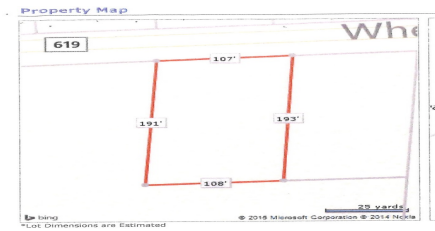

COMMENTS

Buildable lot in Atlantic County. Zoned Res But possible commercial use may be attainable us with a variance. Flat vacant lard lot on Wheat Rd near Brewster....

PROPERTY FEATURES

CONTACT

SALE

Ask for Bader - Collins Associates
Berger Realty Inc
3160 Asbury Avenue, Ocean City
Call:
Email to: bca@bergerrealty.com
<http://www.BADERCOLLINS.com>

Price \$59,000.00

PROPERTY DETAILS

Total Rooms	
Bedrooms	0
Baths Full	0
Baths Half	0
Year Built	
Type	Residential Vacant Lot
Block Number	207
Listing #	240782
Taxes	2096.00

COMMENTS

Buildable lot in Atlantic County. Zoned Res But possible commercial use may be attainable us with a variance. Flat vacant lard lot on Wheat Rd near Brewster....