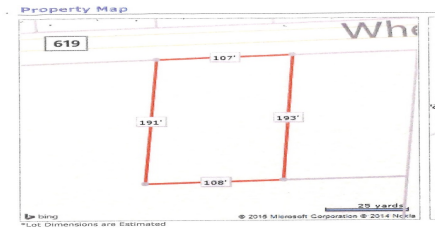

PROPERTY DETAILS

Total Rooms	
Bedrooms	0
Baths Full	0
Baths Half	0
Year Built	
Type	Residential Vacant Lot
Block Number	207
Listing #	240782
Taxes	2096.00

COMMENTS

Buildable lot in Atlantic County. Zoned Res But possible commercial use may be an attainable us with a variance. Flat vacant lard lot on Wheat Rd near Brewster....

PROPERTY FEATURES

CONTACT

Ask for Brent Kolmer
Berger Realty Inc
109 E 55th St., Ocean City
Call: 609-287-2888
Email to: bak@bergerrealty.com

Scan to see Property page.