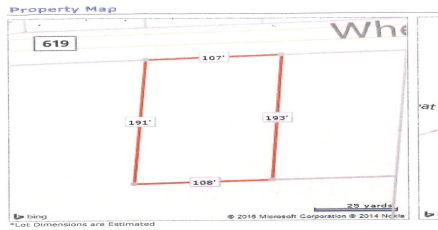

Berger Realty

Since 1926

Berger Realty, Inc.
55th & Haven Avenue
Ocean City, NJ 08226
609-399-0040

info@bergerrealty.com

383 Wheat, Buena, NJ, 08360

Price \$59,000.00

PROPERTY DETAILS

Total Rooms	
Bedrooms	0
Baths Full	0
Baths Half	0
Year Built	
Type	Residential Vacant Lot
Block Number	207
Listing #	240782
Taxes	2096.00

COMMENTS

Buildable lot in Atlantic County. Zoned Res But possible commercial use may be an attainable us with a variance. Flat vacant lard lot on Wheat Rd near Brewster....

PROPERTY FEATURES

CONTACT

Ask for Brent Kolmer
Berger Realty Inc
109 E 55th St., Ocean City
Call: 609-287-2888
Email to: bak@bergerrealty.com

Total Rooms	
Bedrooms	0
Baths Full	0
Baths Half	0
Year Built	
Type	Residential Vacant Lot
Block Number	207
Listing #	240782
Taxes	2096.00

COMMENTS

Buildable lot in Atlantic County. Zoned Res But possible commercial use may be an attainable us with a variance. Flat vacant lard lot on Wheat Rd near Brewster....