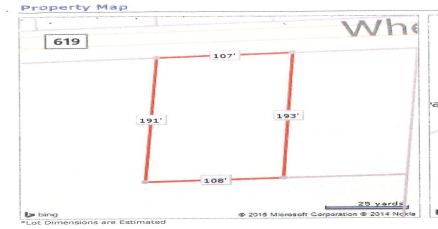

PROPERTY DETAILS

Total Rooms	
Bedrooms	0
Baths Full	0
Baths Half	0
Year Built	
Type	Residential Vacant Lot
Block Number	207
Listing #	240782
Taxes	2096.00

COMMENTS

Buildable lot in Atlantic County. Zoned Res But possible commercial use may be an attainable us with a variance. Flat vacant lard lot on Wheat Rd near Brewster....

PROPERTY FEATURES

CONTACT

Ask for Adelaide Misal
Berger Realty Inc
1330 Bay Avenue, Ocean City
Call: 609-204-4084
Email to: ahm@bergerrealty.com

Scan to see Property page.