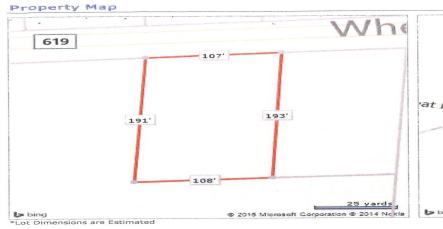

Berger Realty

Since 1926

Berger Realty, Inc
1330 Bay Avenue
Ocean City, NJ 08226
609-391-1330/609-391-1300
info@bergerrealty.com

383 Wheat, Buena, NJ, 08360

Price \$59,000.00

PROPERTY DETAILS

Total Rooms	
Bedrooms	0
Baths Full	0
Baths Half	0
Year Built	
Type	Residential Vacant Lot
Block Number	207
Listing #	240782
Taxes	2096.00

COMMENTS

Buildable lot in Atlantic County. Zoned Res But possible commercial use may be an attainable us with a variance. Flat vacant lard lot on Wheat Rd near Brewster....

PROPERTY FEATURES

CONTACT

Ask for Adelaide Misal
Berger Realty Inc
1330 Bay Avenue, Ocean City
Call: 609-204-4084
Email to: ahm@bergerrealty.com

Total Rooms	
Bedrooms	0
Baths Full	0
Baths Half	0
Year Built	
Type	Residential Vacant Lot
Block Number	207
Listing #	240782
Taxes	2096.00

COMMENTS

Buildable lot in Atlantic County. Zoned Res But possible commercial use may be an attainable us with a variance. Flat vacant lard lot on Wheat Rd near Brewster....