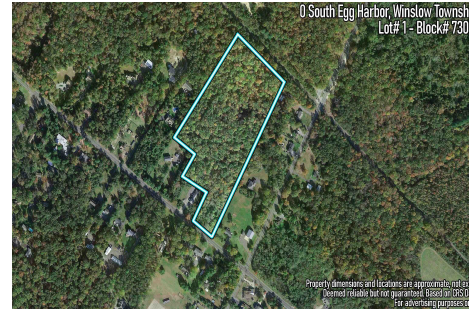

Berger Realty

Since 1926

Berger Realty, Inc.
55th & Haven Avenue
Ocean City, NJ 08226
609-399-0040

info@bergerrealty.com

0 South Egg Harbor, Winslow Township, NJ, 08037

Price \$200,000.00

PROPERTY DETAILS

| | |
|--------------|------------------------|
| Total Rooms | |
| Bedrooms | 0 |
| Baths Full | 0 |
| Baths Half | 0 |
| Year Built | |
| Type | Residential Vacant Lot |
| Block Number | 7303 |
| Listing # | 233089 |
| Taxes | 3251.00 |

COMMENTS

14 + Acres located in Winslow Twp, Hammonton area in PR1 zoning in a Pinelands Rural Development Area. Rural Residential Zoning permitted uses allow single family on 3.2 acres lots (possible 4 lots) or 1 Acre cluster development , agriculture, forestry, roadside retail and service,. Sale is as is where is seller makes no representation to the feasibility of subdividing th...

info@bergerrealty.com

0 South Egg Harbor, Winslow Township, NJ, 08037

Price \$200,000.00

PROPERTY DETAILS

| | |
|--------------|------------------------|
| Total Rooms | |
| Bedrooms | 0 |
| Baths Full | 0 |
| Baths Half | 0 |
| Year Built | |
| Type | Residential Vacant Lot |
| Block Number | 7303 |
| Listing # | 233089 |
| Taxes | 3251.00 |