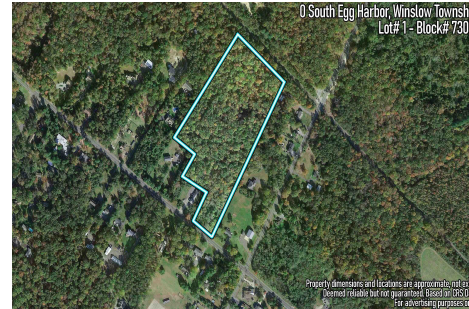

### COMMENTS

14 + Acres located in Winslow Twp, Hammonton area in PR1 zoning in a Pinelands Rural Development Area. Rural Residential Zoning permitted uses allow single family on 3.2 acres lots (possible 4 lots) or 1 Acre cluster development , agriculture, forestry, roadside retail and service,. Sale is as is where is seller makes no representation to the feasibility of subdividing th...

# Berger Realty

Since 1926

Berger Realty, Inc.  
3160 Asbury Avenue  
Ocean City, NJ 08226  
1-877-237-4371 / 609-399-0076  
info@bergerrealty.com

0 South Egg Harbor, Winslow Township, NJ, 08037

Price \$200,000.00