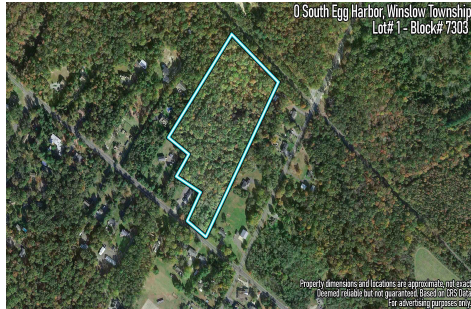

# Berger Realty

Since 1926

Berger Realty, Inc.  
3160 Asbury Avenue  
Ocean City, NJ 08226  
1-877-237-4371 / 609-399-0076  
info@bergerrealty.com

0 South Egg Harbor, Winslow Township, NJ, 08037

Price \$200,000.00

### PROPERTY DETAILS

Total Rooms	
Bedrooms	0
Baths Full	0
Baths Half	0
Year Built	
Type	Residential Vacant Lot
Block Number	7303
Listing #	233089
Taxes	3251.00

### COMMENTS

14 + Acres located in Winslow Twp, Hammonton area in PR1 zoning in a Pinelands Rural Development Area. Rural Residential Zoning permitted uses allow single family on 3.2 acres lots (possible 4 lots) or 1 Acre cluster development , agriculture, forestry, roadside retail and service,. Sale is as is where is seller makes no representation to the feasibility of subdividing th...