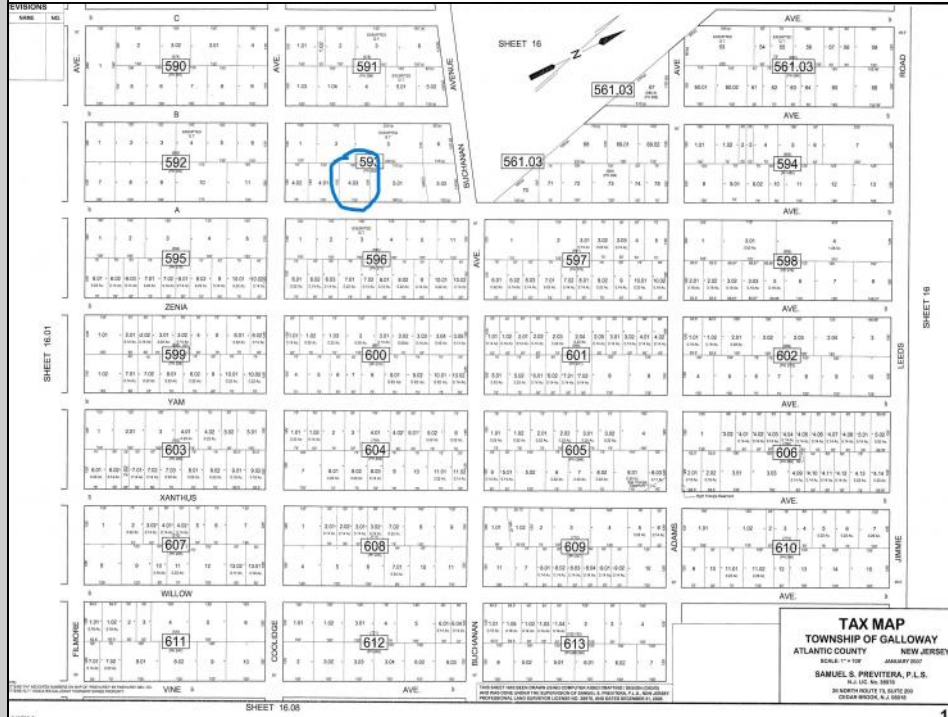

**Avenue A  
 Galloway Township, NJ 08205**

**Asking \$19,500.00**

**COMMENTS**

**\*\*NEW LISTING!!\*\*** Beautiful parcel of land ideally located near Stockton University and AtlantiCare Mainland Hospital. An excellent opportunity for future investment or immediate redevelopment. Property is being sold strictly as-is. Buyer is encouraged to conduct their own due diligence.