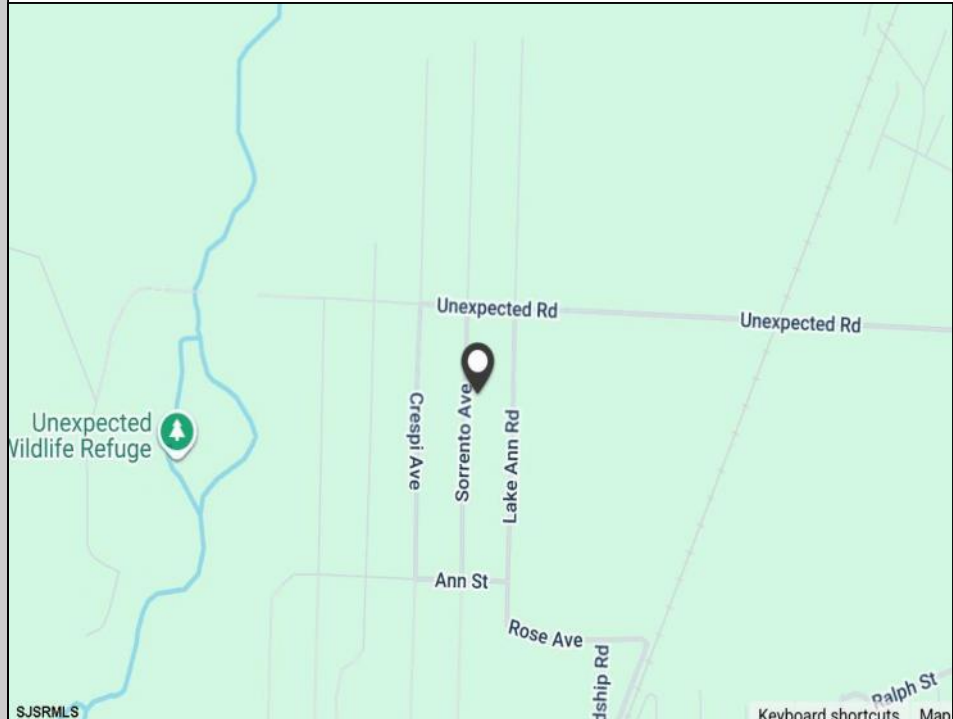

Berger Realty

Since 1928

Ocean 17
1670 Boardwalk
Ocean City, NJ 08226
609-391-0500

oc17@BergerRealty.com

Sorrento
Newfield, NJ 08344

Asking \$8,000.00

COMMENTS

Just over half acre lot with access from Sorrento ave . Zoned RDR1 district is within a Pinelands area, the regulations set by the Pinelands Commission will apply. Buyer is responsible for performing their due diligence for permitted uses