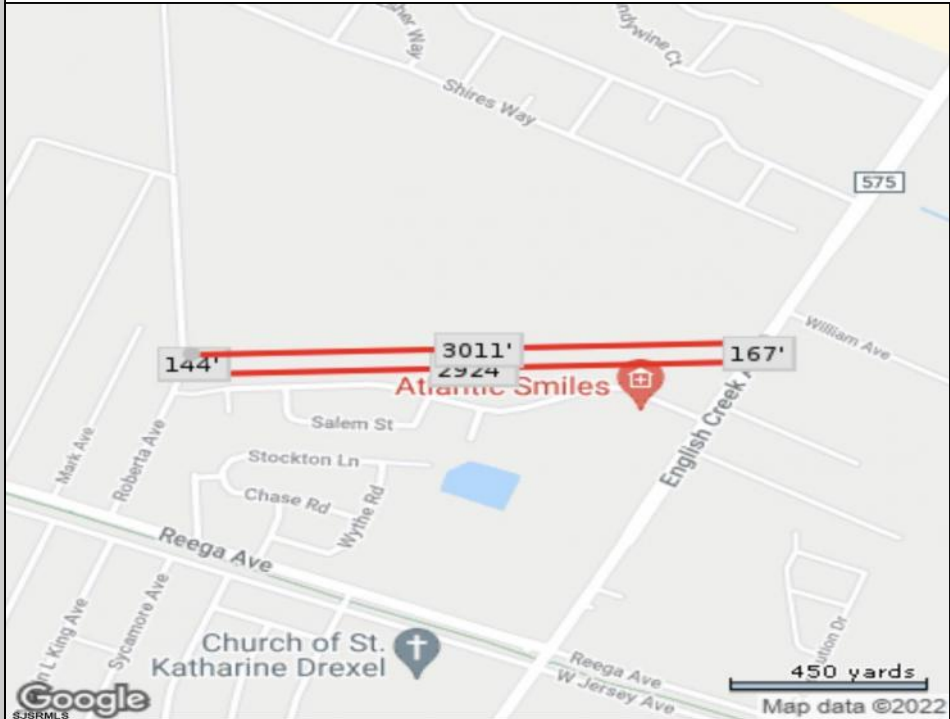

3057 English Creek  
Egg Harbor Township, NJ 08234

Asking \$400,000.00

#### COMMENTS

9.8+/- acres for sale. Zoned RG2. Property adjacent to Providence Prof. Park and Utility power lines.