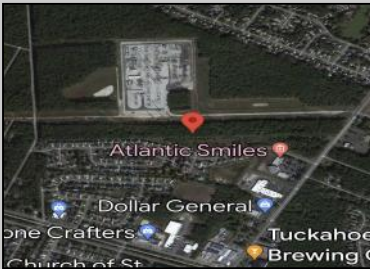

3057 English Creek  
Egg Harbor Township, NJ 08234

Asking \$400,000.00

#### COMMENTS

9.8+/- acres for sale. Zoned RG2. Property adjacent to Providence Prof. Park and Utility power lines.