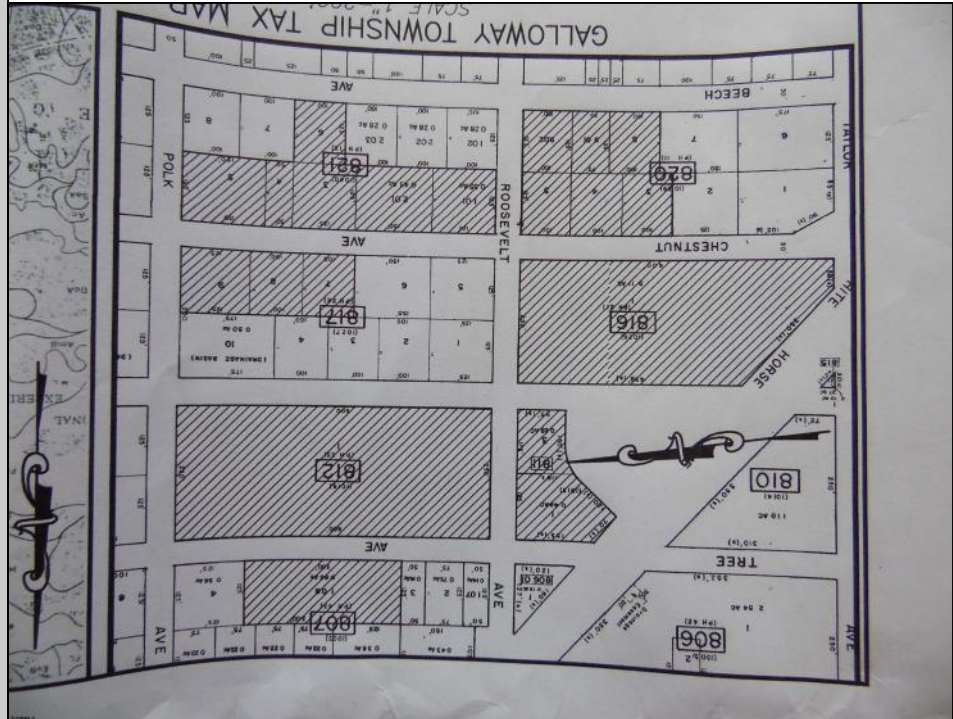

#### COMMENTS

CHESTNUT & ROOSEVELT MAJOR SUBDIVISION 28 RESIDENTAL LOTS 3 BASIN LOTS AND 1 WETLANDS LOT LOCATED IN GALLOWAY CLOSE TO PARKWAY AND WHITE HORSE PIKE SET OF PLANS IS IN THE OFFICE IT WAS APPROVED IN 4-7-22