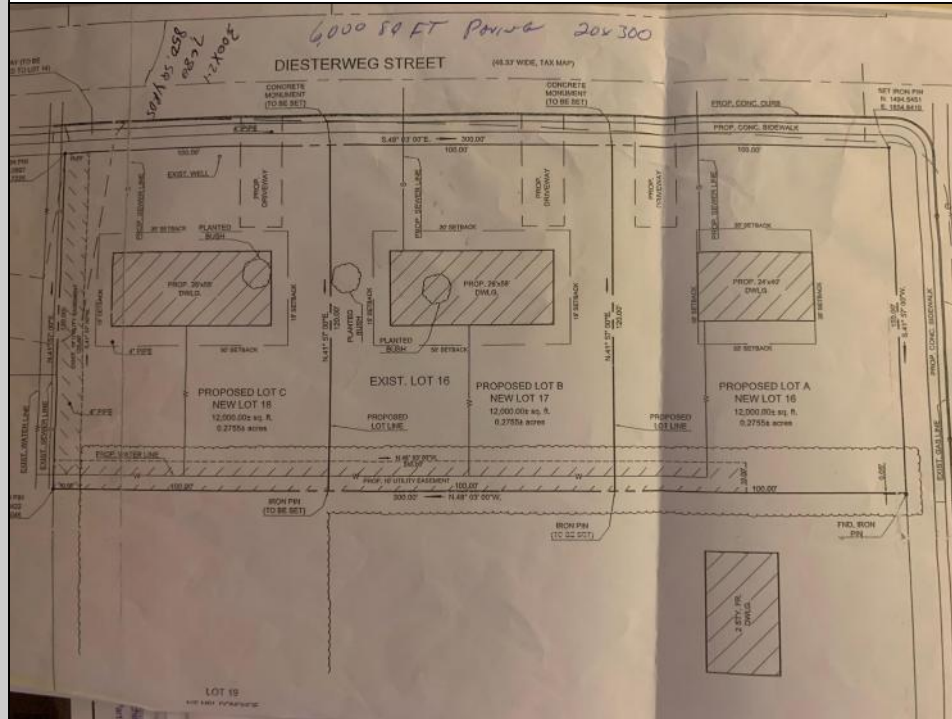

Berger Realty

Since 1928

Berger Realty, Inc
1330 Bay Avenue
Ocean City, NJ 08226
609-391-1330/609-391-1300
info@bergerrealty.com

649 Bremen
Egg Harbor City, NJ 08215

Asking \$52,000.00

COMMENTS

Three buildable lots available in desirable Egg Harbor City. Each lot is already subdivided and has public water and sewer available in the street (per seller). Check out all the listings: 649 Bremen, Lot 17 Diesterweg St, Lot 18 Diesterweg St. Lots sold as is. Buyer to do due diligence regarding their plans to build with Egg Harbor City directly