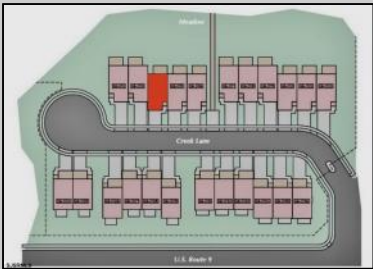

**14 Creek  
Linwood, NJ 08221**

**Asking \$969,000.00**

WEST UNITS

WEST-FRONT ELEV

WEST-RIGHT ELEV

WEST-REAR ELEV

WEST-LEFT ELEV

**COMMENTS**

Welcome to the Residences at Patcong Creek! Where Luxury Meets Tranquility in the Heart of Linwood, NJ. Unmatched Location nestled in the quaint town of Linwood, NJ, The Townhomes offer unparalleled access to both natural beauty and urban convenience. Just minutes away from the vibrant coastal community of Ocean City, & Margate. Residents can enjoy the best of both worlds: serene, creekside living and the excitement of beachside activities. The Community and Lifestyle is more than just a place to live; it's a lifestyle. The community features: Scenic Views Overlooking the tranquil Patcong Creek, these homes offer stunning westward views from the Pavilion on Premise, perfect for watching breathtaking sunsets. Close proximity to fine dining, shopping, recreational facilities, and major highways, ensuring you are never far from what you need. Step into a world of elegance and comfort. These townhomes are designed to cater to those who appreciate the finer things in life. Whether you're looking for a serene retreat or a vibrant coastal lifestyle, you'll find it here. Reserve Your New Home Today! Don't miss the opportunity to own one of these extraordinary townhomes.