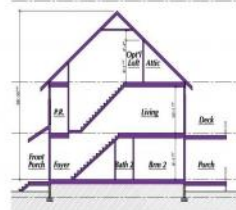

**14 Creek  
Linwood, NJ 08221**

**Asking \$969,000.00**

WEST UNITS

WEST-FRONT ELEV

WEST-RIGHT ELEV

WEST-REAR ELEV

WEST-LEFT ELEV

**COMMENTS**