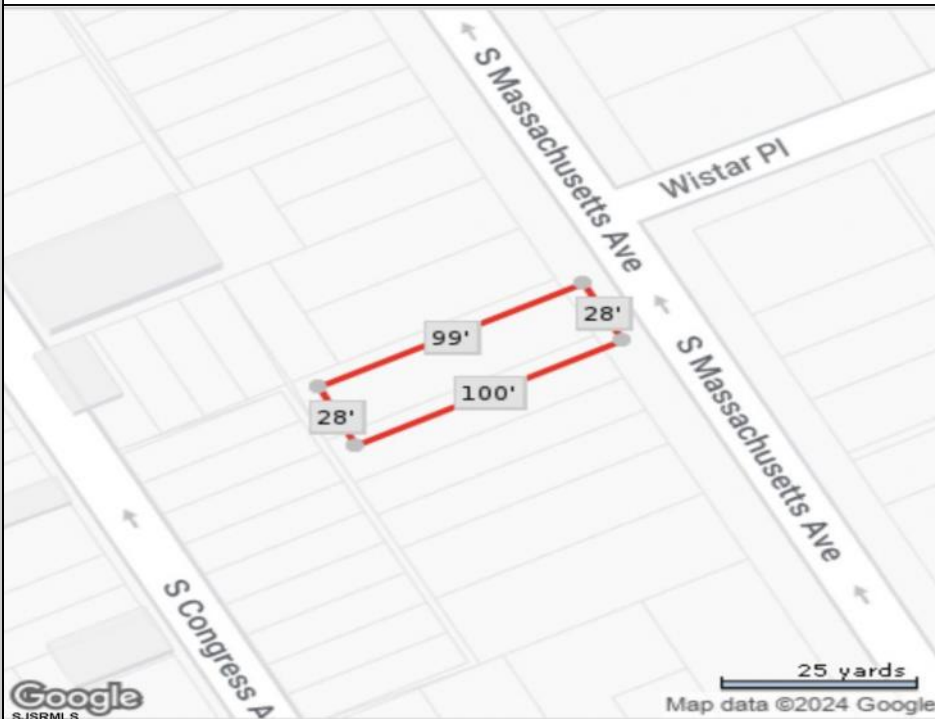

#### COMMENTS

Vacant land located in the Casino reinvestment development. Lot size is a approximately 28x100. Please call CRDA for development questions 609-347-0500.