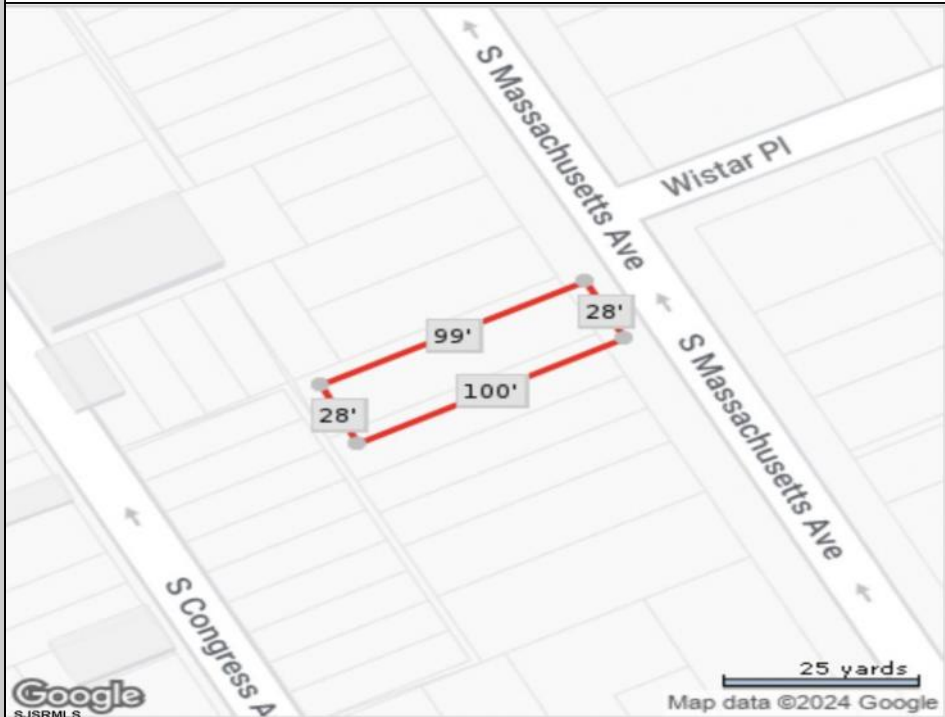

24 Massachusetts  
Atlantic City, NJ 08401

Asking \$39,000.00

#### COMMENTS

Vacant land located in the Casino reinvestment development. Lot size is approximately 28x100. Please call CRDA for development questions 609-347-0500.