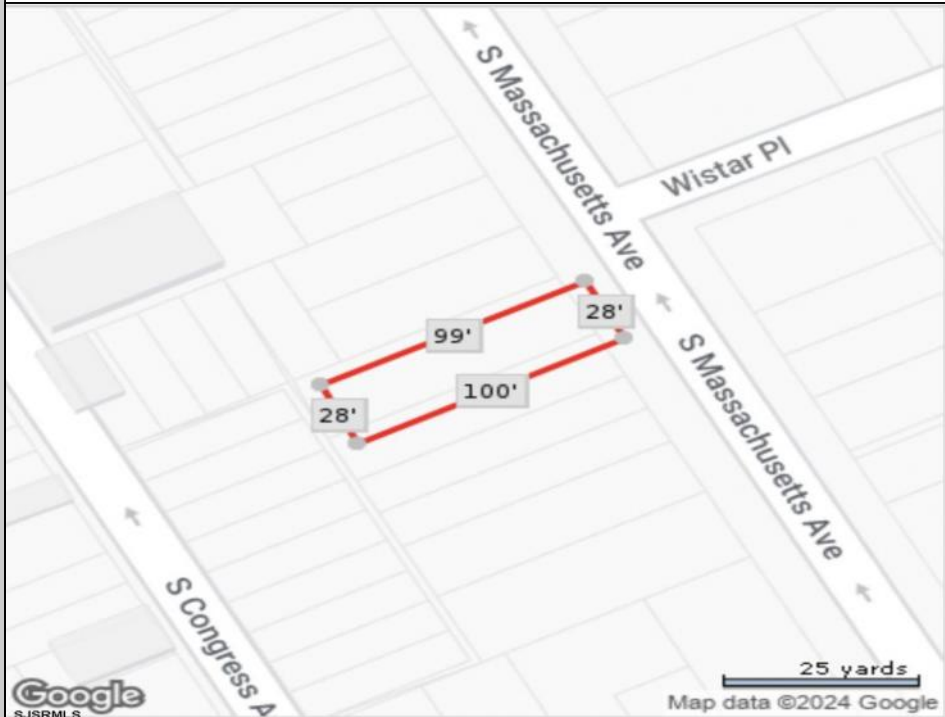

24 Massachusetts
Atlantic City, NJ 08401

Asking \$39,000.00

COMMENTS

Vacant land located in the Casino reinvestment development. Lot size is approximately 28x100. Please call CRDA for development questions 609-347-0500.