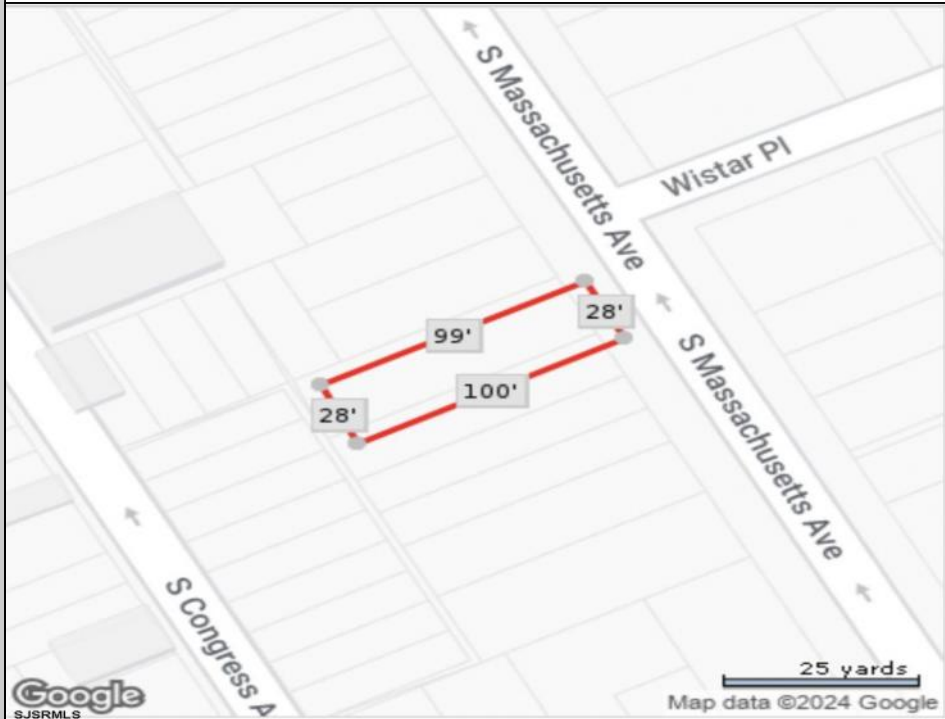

24 Massachusetts
Atlantic City, NJ 08401

Asking \$39,000.00

COMMENTS

Vacant land located in the Casino reinvestment development. Lot size is approximately 28x100. Please call CRDA for development questions 609-347-0500.