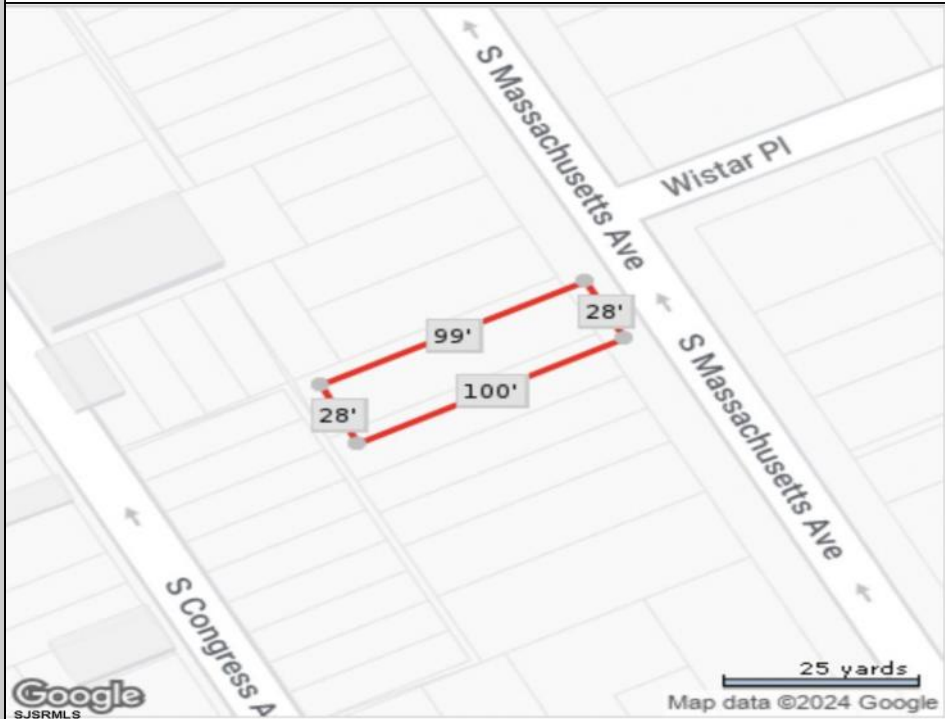

Berger Realty

Since 1928

Berger Realty, Inc
1330 Bay Avenue
Ocean City, NJ 08226
609-391-1330/609-391-1300
info@bergerrealty.com

24 Massachusetts
Atlantic City, NJ 08401

Asking \$39,000.00

COMMENTS

Vacant land located in the Casino reinvestment development. Lot size is approximately 28x100. Please call CRDA for development questions 609-347-0500.