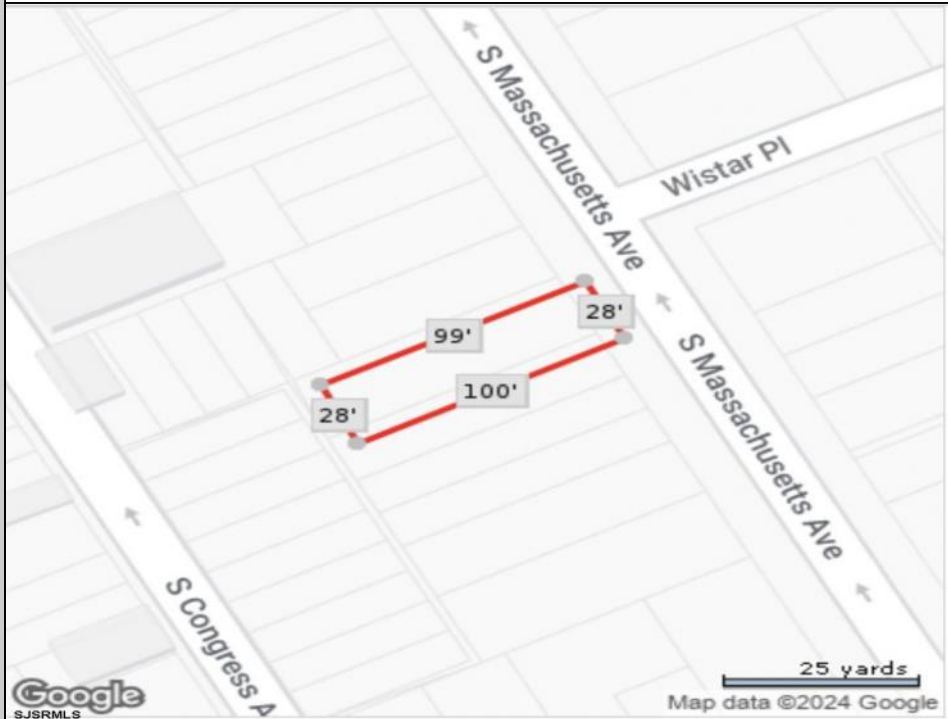

#### COMMENTS

Vacant land located in the Casino reinvestment development. Lot size is a approximately 28x100. Please call CRDA for development questions 609-347-0500.