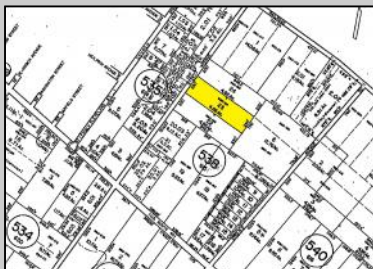

Berger Realty

Since 1928

Berger Realty, Inc
1330 Bay Avenue
Ocean City, NJ 08226
609-391-1330/609-391-1300
info@bergerrealty.com

Maryland
Mays Landing, NJ 08330

Asking \$60,000.00

COMMENTS

Great opportunity to build your dream home on this 4.86 acre lot. Lot sits at the end of quiet cul-de-sac street, far away from the main US 40 road.