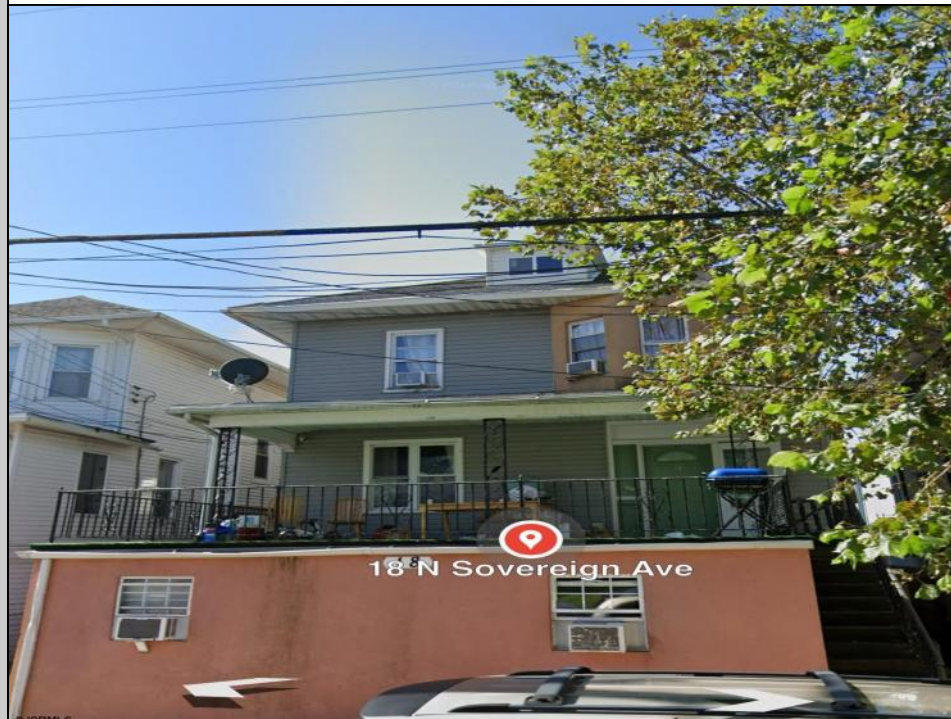

18 Sovereign
Atlantic City, NJ 08234

Asking \$595,000.00

COMMENTS

5 units in AC, 100 % occupancy, close to school, casino, and transportation.

PROPERTY DETAILS

OutsideFeatures	ParkingGarage	Basement	Heating
Porch	None	Crawl Space	Gas-Natural
Sidewalks			Radiator
HotWater	Water	Sewer	
Electric	Public	Public Sewer	