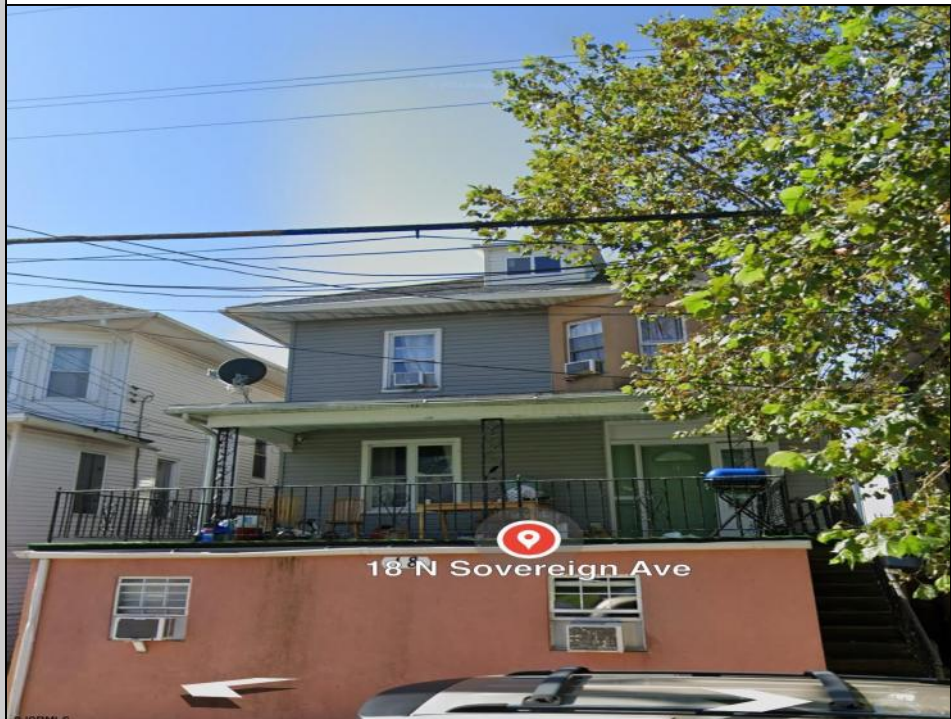

18 Sovereign
Atlantic City, NJ 08234

Asking \$595,000.00

COMMENTS

5 units in AC, 100 % occupancy, close to school, casino, and transportation.

PROPERTY DETAILS

OutsideFeatures	ParkingGarage	Basement	Heating
Porch	None	Crawl Space	Gas-Natural
Sidewalks			Radiator
HotWater	Water	Sewer	
Electric	Public	Public Sewer	