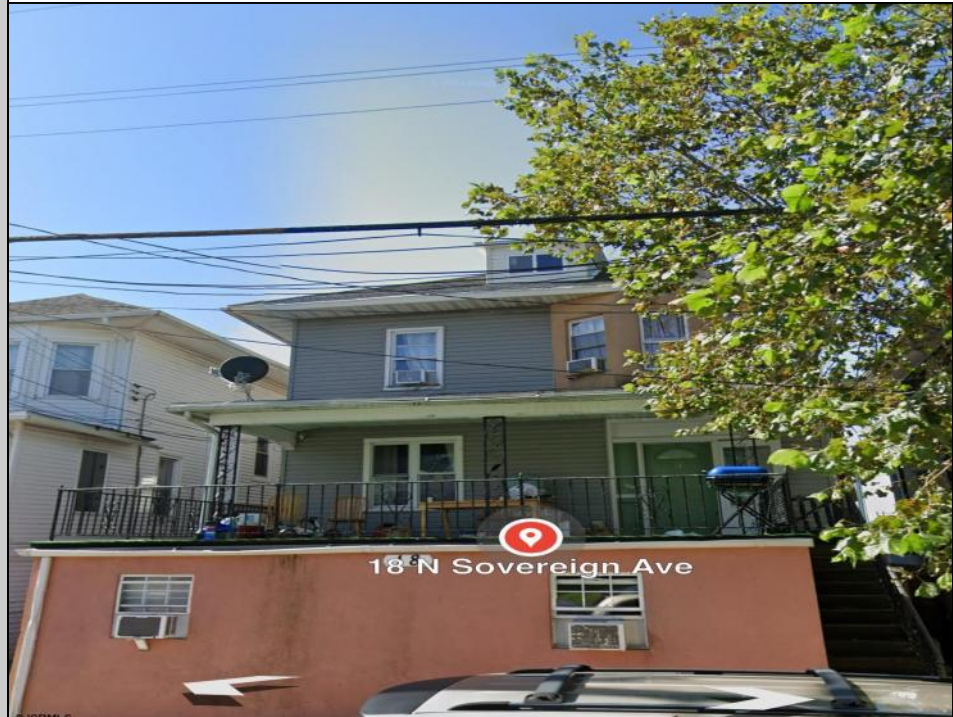

Berger Realty

Since 1928

Berger Realty, Inc.
3160 Asbury Avenue
Ocean City, NJ 08226
1-877-237-4371 / 609-399-0076
info@bergerrealty.com

18 Sovereign
Atlantic City, NJ 08234

Asking \$595,000.00

COMMENTS

5 units in AC, 100 % occupancy, close to school, casino, and transportation.