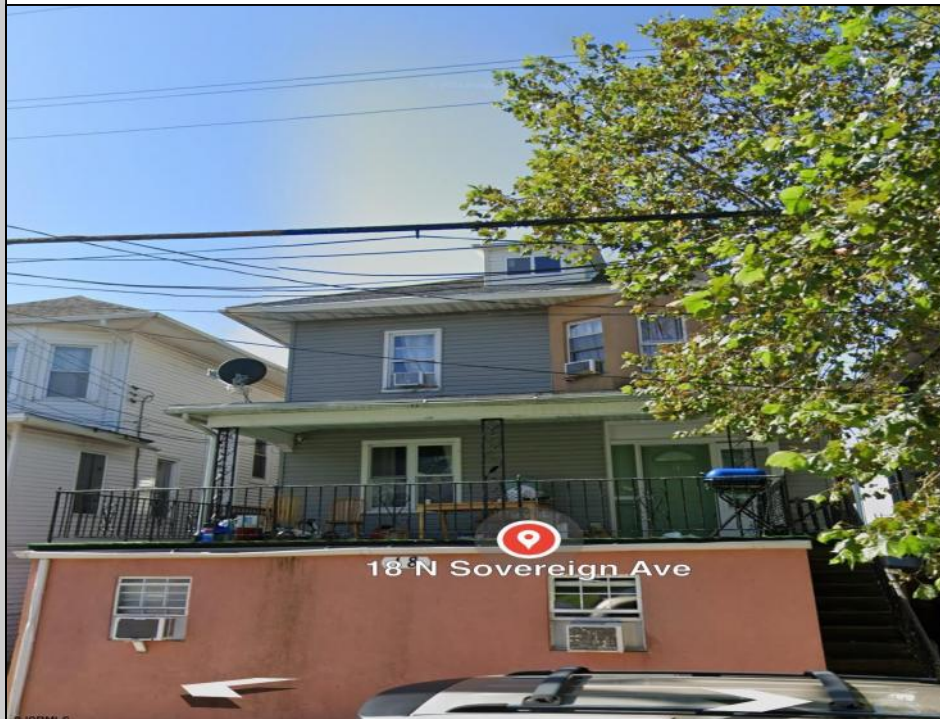

Berger Realty

Since 1928

Berger Realty, Inc
1330 Bay Avenue
Ocean City, NJ 08226
609-391-1330/609-391-1300
info@bergerrealty.com

18 Sovereign
Atlantic City, NJ 08234

Asking \$595,000.00

COMMENTS

5 units in AC, 100 % occupancy, close to school, casino, and transportation.