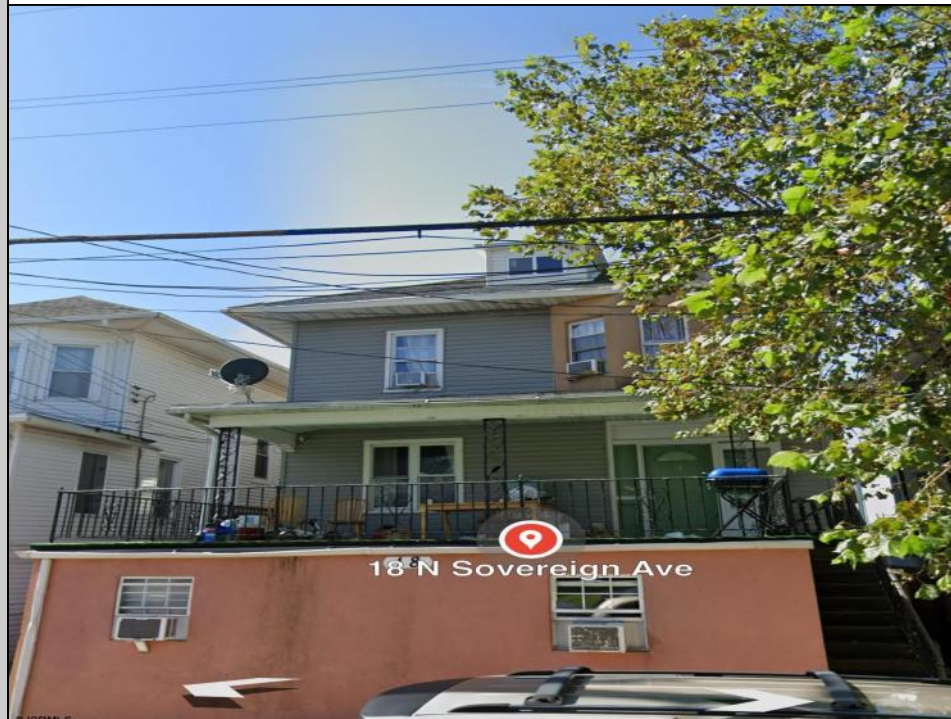

18 Sovereign  
Atlantic City, NJ 08234

Asking \$595,000.00

#### COMMENTS

5 units in AC, 100 % occupancy, close to school, casino, and transportation.