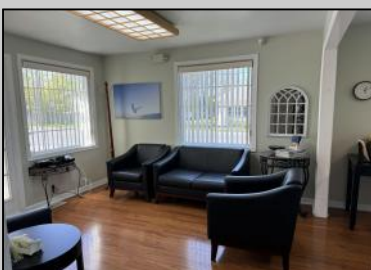

**334 Oakcrest
 Northfield, NJ 08225**

Asking \$1,800.00

COMMENTS

For Lease - Prime Location for your office. Currently used as a doctor's office with waiting room, receptionist area, private office, 2 exam rooms and powder room. Great location on the corner of New Road near the Linwood border. Plenty of parking. Signage on New Road. Entrances from New Road and from Oakcrest Avenue. \$1,800 month plus utilities, snow, trash, landscaping.