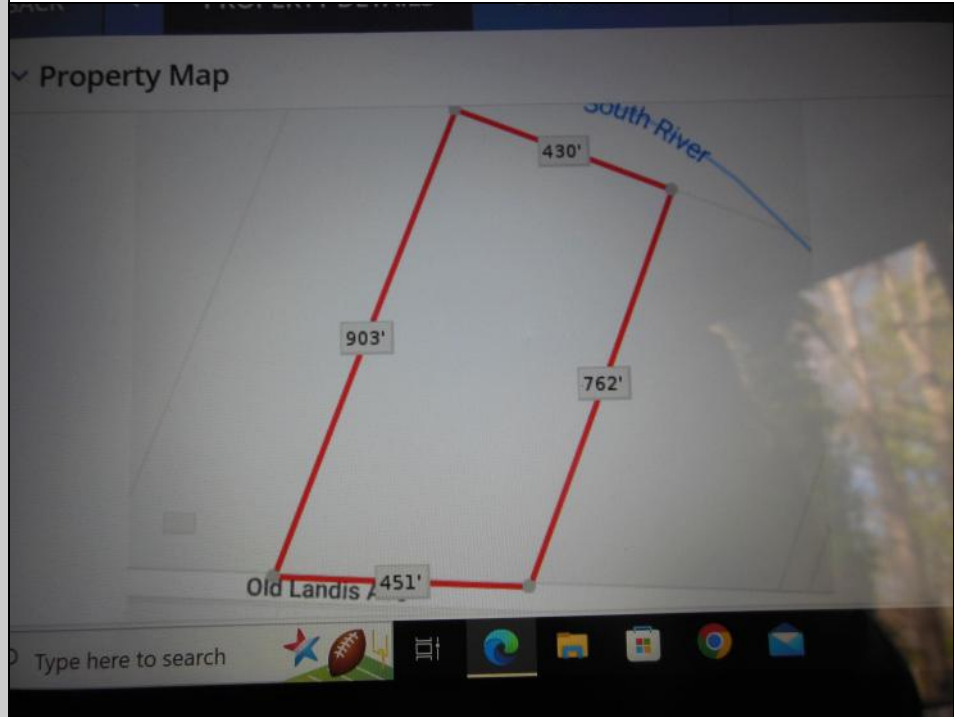

Berger Realty

Since 1928

Berger Realty, Inc.
3160 Asbury Avenue
Ocean City, NJ 08226
1-877-237-4371 / 609-399-0076
info@bergerrealty.com

Landis ave
Mays Landing, NJ 08330

Asking \$50,000.00

COMMENTS

8.35 acres for sale . Contact listing agent for any further details