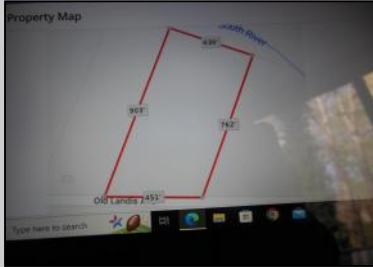

Berger Realty

Since 1928

Berger Realty, Inc
1330 Bay Avenue
Ocean City, NJ 08226
609-391-1330/609-391-1300
info@bergerrealty.com

Landis ave
Mays Landing, NJ 08330

Asking \$50,000.00

COMMENTS

8.35 acres for sale . Contact listing agent for any further details