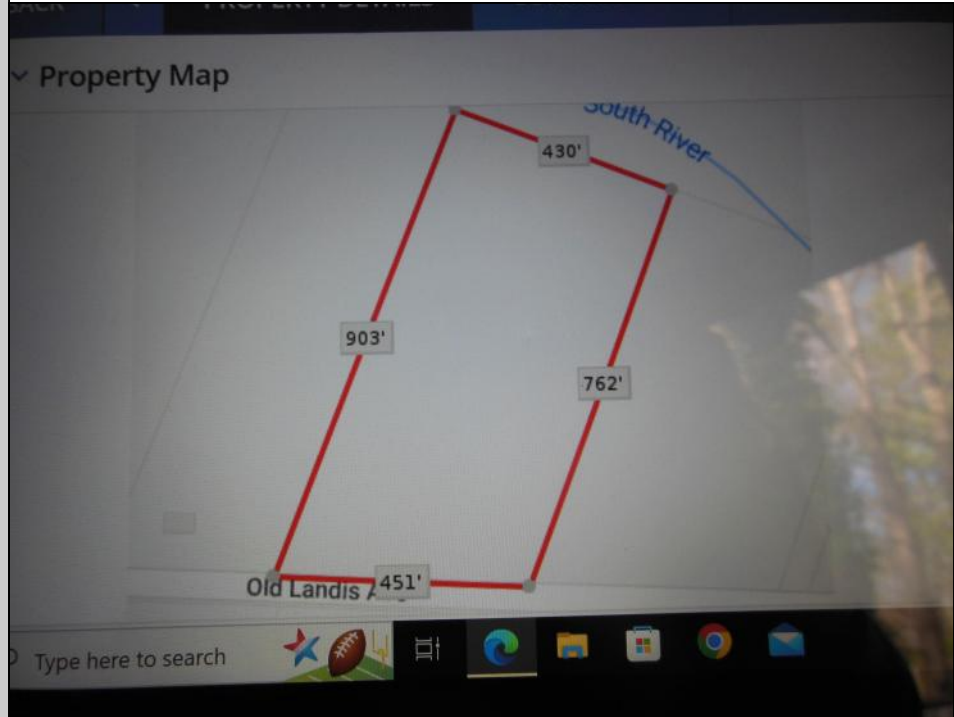

Berger Realty

Since 1928

Berger Realty, Inc.
3160 Asbury Avenue
Ocean City, NJ 08226
1-877-237-4371 / 609-399-0076
✉ info@bergerrealty.com

Landis ave
Mays Landing, NJ 08330

Asking \$50,000.00

COMMENTS

8.35 acres for sale . Contact listing agent for any further details