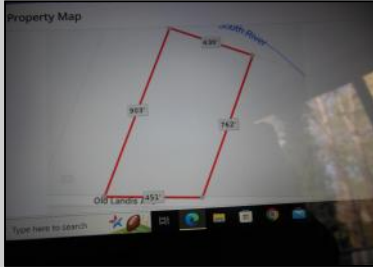

Berger Realty

Since 1928

Berger Realty, Inc.
3160 Asbury Avenue
Ocean City, NJ 08226
1-877-237-4371 / 609-399-0076
✉ info@bergerrealty.com

Landis ave
Mays Landing, NJ 08330

Asking \$50,000.00

COMMENTS

8.35 acres for sale . Contact listing agent for any further details