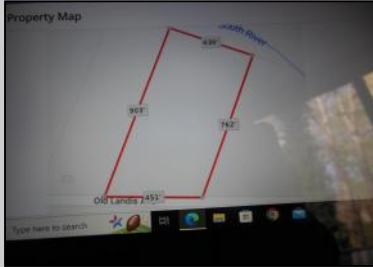

Berger Realty

Since 1928

Berger Realty, Inc.
3160 Asbury Avenue
Ocean City, NJ 08226
1-877-237-4371 / 609-399-0076
info@bergerrealty.com

Landis ave
Mays Landing, NJ 08330

Asking \$50,000.00

COMMENTS

8.35 acres for sale . Contact listing agent for any further details