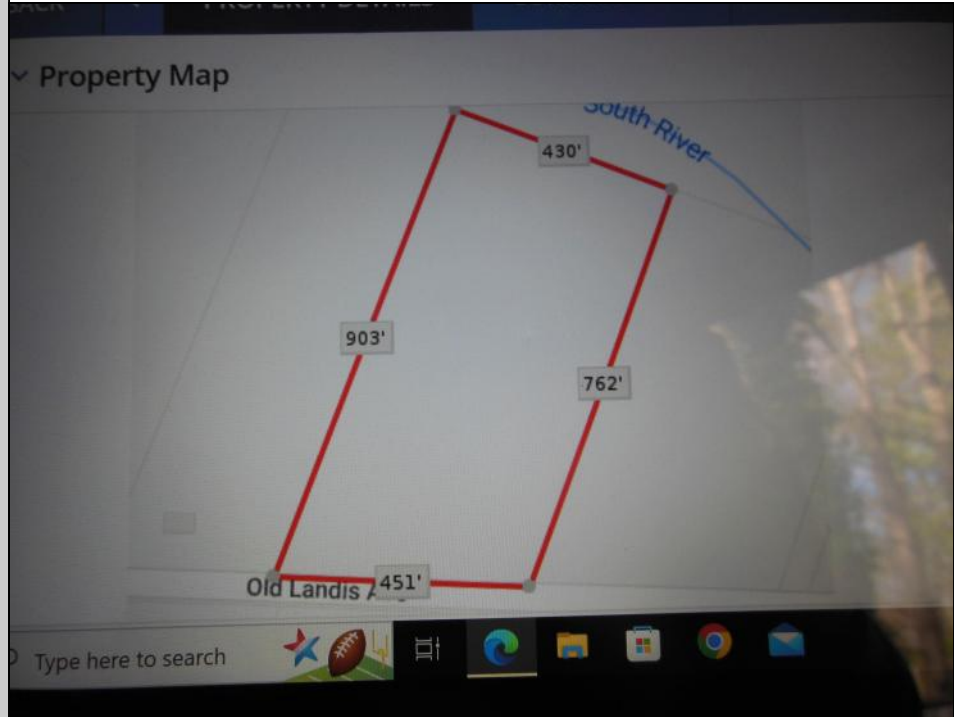

Berger Realty

Since 1928

Berger Realty, Inc.
55th & Haven Avenue
Ocean City, NJ 08226
609-399-0040

info@bergerrealty.com

Landis ave
Mays Landing, NJ 08330

Asking \$50,000.00

COMMENTS

8.35 acres for sale . Contact listing agent for any further details