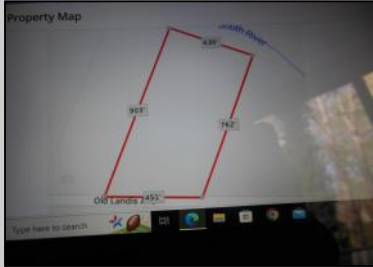

Berger Realty

Since 1928

Berger Realty, Inc.
55th & Haven Avenue
Ocean City, NJ 08226
609-399-0040

info@bergerrealty.com

Landis ave
Mays Landing, NJ 08330

Asking \$50,000.00

COMMENTS

8.35 acres for sale . Contact listing agent for any further details