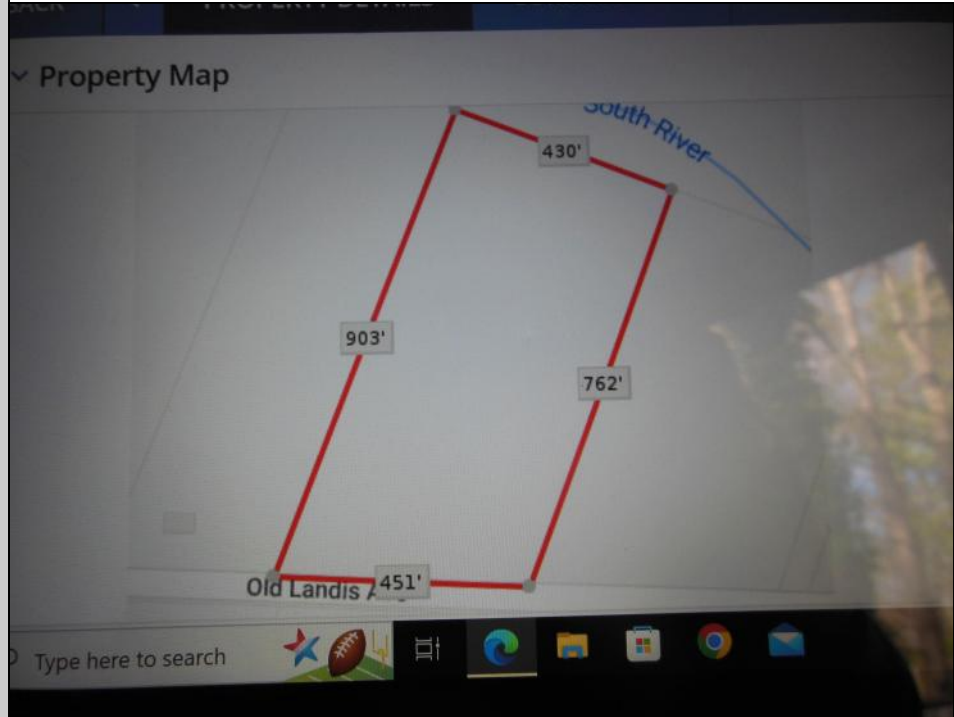

Berger Realty

Since 1928

Berger Realty, Inc.
3160 Asbury Avenue
Ocean City, NJ 08226
1-877-237-4371 / 609-399-0076
info@bergerrealty.com

Landis ave
Mays Landing, NJ 08330

Asking \$50,000.00

COMMENTS

8.35 acres for sale . Contact listing agent for any further details

PROPERTY DETAILS