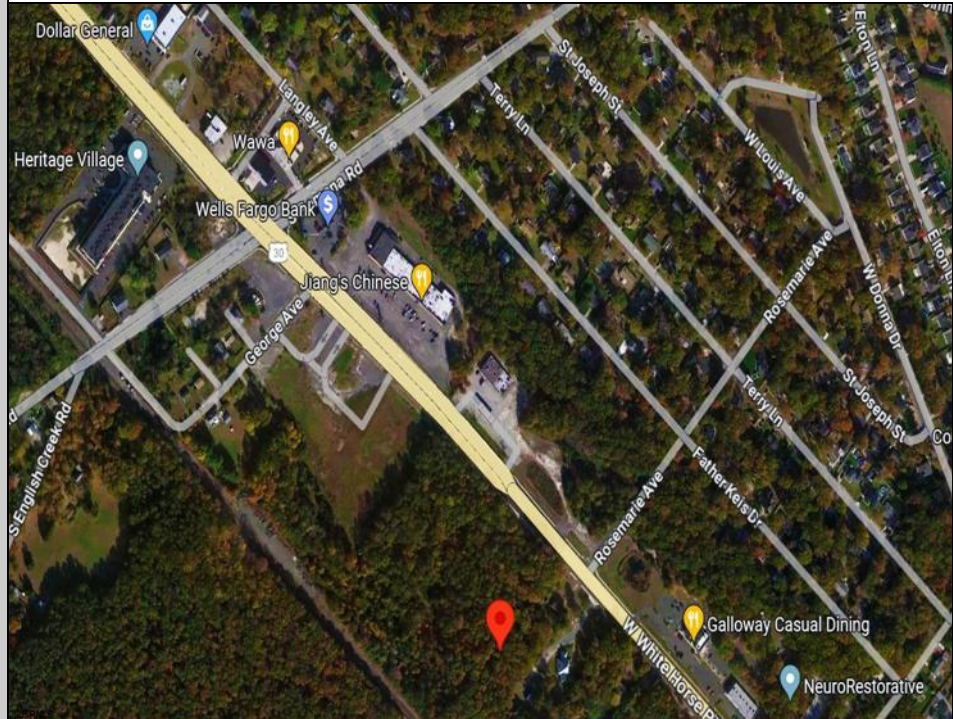

252 White Horse Pike Galloway Township, NJ 08201

Asking \$199,000.00

COMMENTS

Check out the exciting opportunity at 252 W White Horse Pike! This is not just any property—it's appx 2 acres of potential waiting for your touch. Think about the endless opportunities here. Don't miss out; let's talk details soon. Ideal for retail or contractors, with a large yard area. Convenient to Airport, AC Expressway, Stockton University, & AtlantiCare.