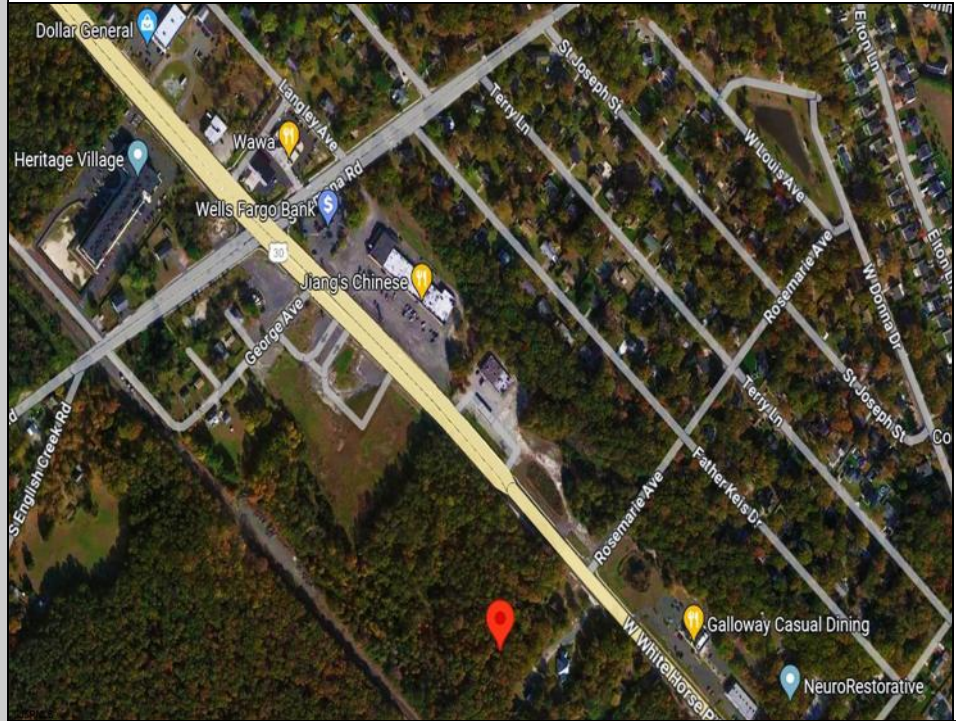

252 White Horse Pike Galloway Township, NJ 08201

Asking \$199,000.00

COMMENTS

Check out the exciting opportunity at 252 W White Horse Pike! This is not just any property—it's appx 2 acres of potential waiting for your touch. Think about the endless opportunities here. Don't miss out; let's talk details soon. Ideal for retail or contractors, with a large yard area. Convenient to Airport, AC Expressway, Stockton University, & AtlantiCare.