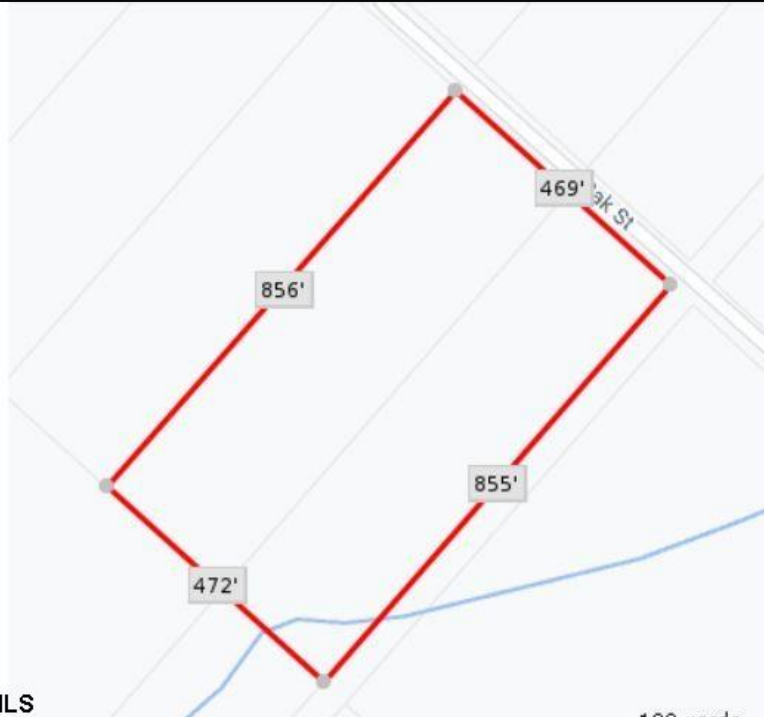

**Blk859 Lot5 Oak
Laureldale, NJ 08330**

Asking \$120,000.00

SJSRMLS

COMMENTS

9.23 - BUILDABLE LAND. Ultra Desireable Laureldale section of Hamilton Township. ** BUYER RESPONSIBLE FOR ALL DUE DILIGENCE, APPROVALS, SURVEY, ZONING, WETLANDS, ETC - SELLER DOES NOT GUARANTEE END USE **

PROPERTY DETAILS