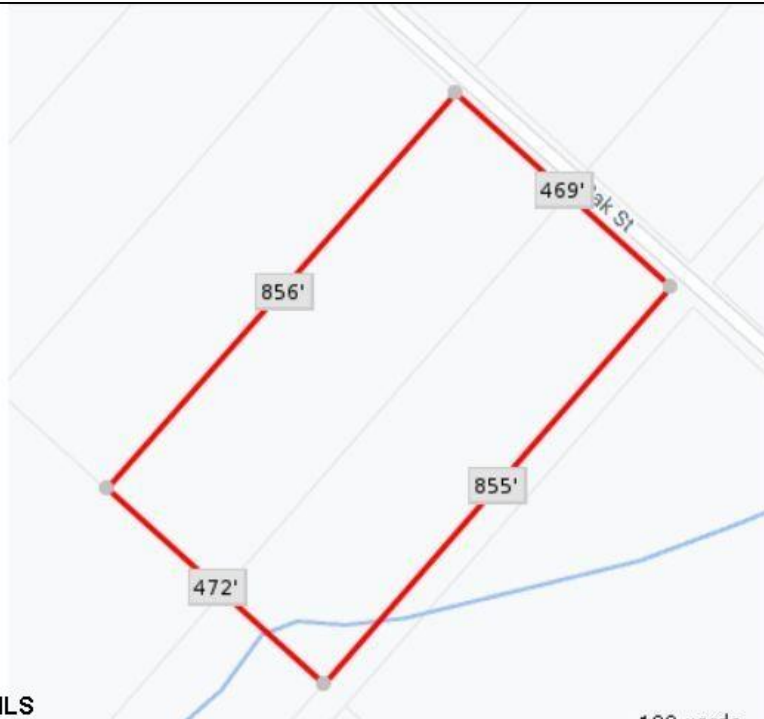

**Blk859 Lot5 Oak
Laureldale, NJ 08330**

Asking \$120,000.00

SJSRMLS

SJSRMLS

SJSRMLS

SJSRMLS

COMMENTS

9.23 - BUILDABLE LAND. Ultra Desireable Laureldale section of Hamilton Township. ** BUYER RESPONSIBLE FOR ALL DUE DILIGENCE, APPROVALS, SURVEY, ZONING, WETLANDS, ETC - SELLER DOES NOT GUARANTEE END USE **