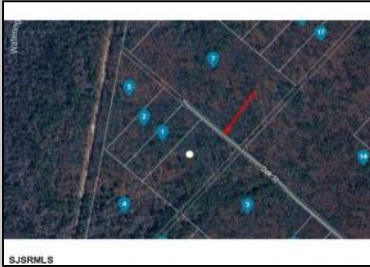

**Blk859 Lot5 Oak
Laureldale, NJ 08330**

Asking \$120,000.00

SJSRMLS

SJSRMLS

SJSRMLS

SJSRMLS

COMMENTS

9.23 - BUILDABLE LAND. Ultra Desireable Laureldale section of Hamilton Township. ** BUYER RESPONSIBLE FOR ALL DUE DILIGENCE, APPROVALS, SURVEY, ZONING, WETLANDS, ETC - SELLER DOES NOT GUARANTEE END USE **