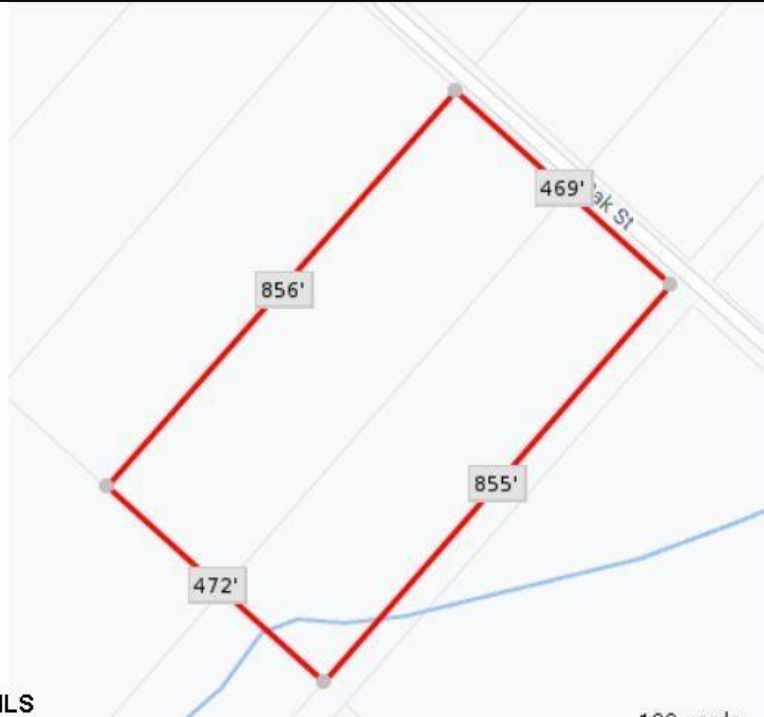

Blk859 Lot5 Oak  
Laureldale, NJ 08330

Asking \$120,000.00

SJSRMLS

SJSRMLS

SJSRMLS

SJSRMLS

#### COMMENTS

9.23 - BUILDABLE LAND. Ultra Desireable Laureldale section of Hamilton Township. \*\* BUYER RESPONSIBLE FOR ALL DUE DILIGENCE, APPROVALS, SURVEY, ZONING, WETLANDS, ETC - SELLER DOES NOT GUARANTEE END USE \*\*