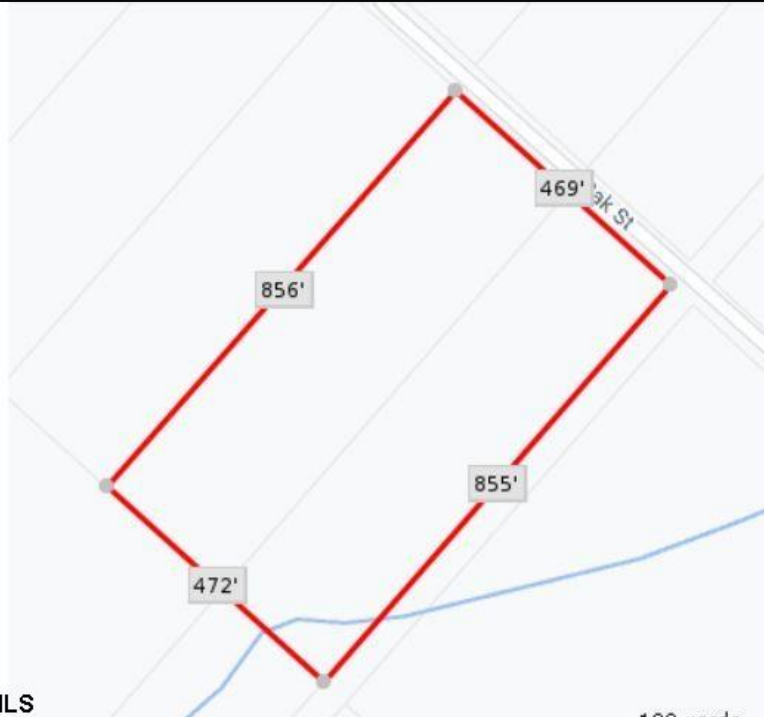

Blk859 Lot5 Oak  
Laureldale, NJ 08330

Asking \$120,000.00

SJSRMLS

#### COMMENTS

9.23 - BUILDABLE LAND. Ultra Desireable Laureldale section of Hamilton Township. \*\* BUYER RESPONSIBLE FOR ALL DUE DILIGENCE, APPROVALS, SURVEY, ZONING, WETLANDS, ETC - SELLER DOES NOT GUARANTEE END USE \*\*