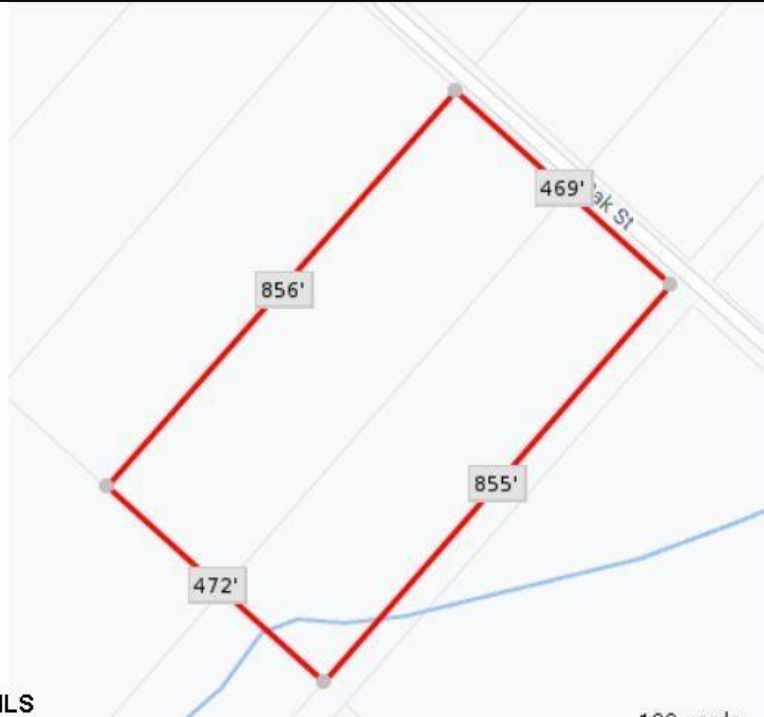

**Blk859 Lot5 Oak  
Laureldale, NJ 08330**

**Asking \$120,000.00**

SJSRMLS

SJSRMLS

SJSRMLS

SJSRMLS

### COMMENTS

9.23 - BUILDABLE LAND. Ultra Desireable Laureldale section of Hamilton Township. \*\* BUYER RESPONSIBLE FOR ALL DUE DILIGENCE, APPROVALS, SURVEY, ZONING, WETLANDS, ETC - SELLER DOES NOT GUARANTEE END USE \*\*