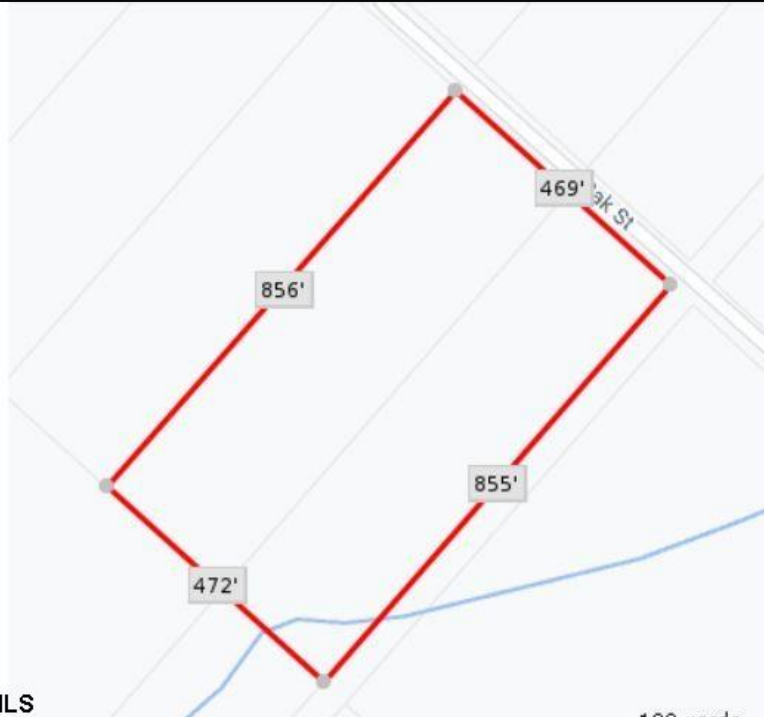

**Blk859 Lot5 Oak
Laureldale, NJ 08330**

Asking \$120,000.00

SJSRMLS

COMMENTS

9.23 - BUILDABLE LAND. Ultra Desireable Laureldale section of Hamilton Township. ** BUYER RESPONSIBLE FOR ALL DUE DILIGENCE, APPROVALS, SURVEY, ZONING, WETLANDS, ETC - SELLER DOES NOT GUARANTEE END USE **