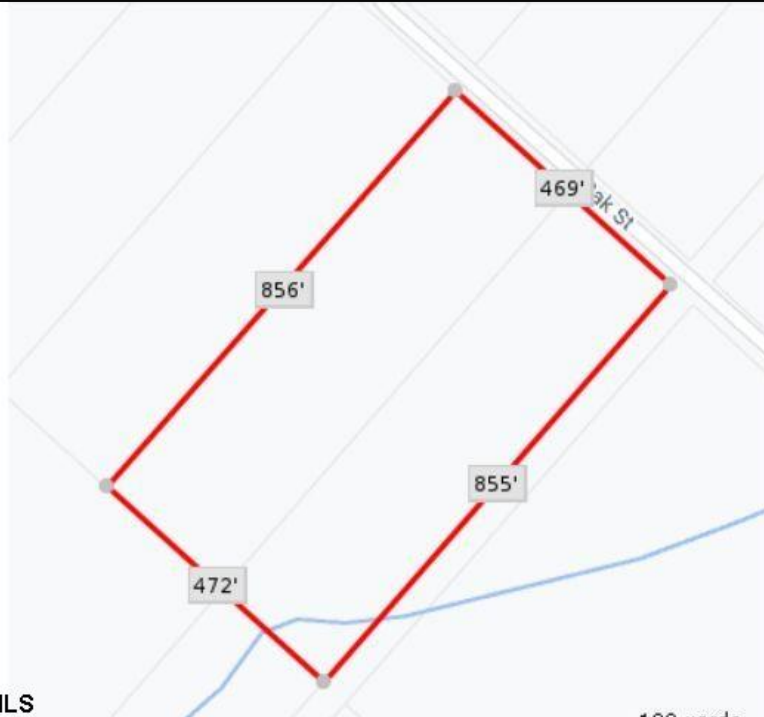

**Blk859 Lot5 Oak  
Laureldale, NJ 08330**

**Asking \$120,000.00**

SJSRMLS

#### COMMENTS

9.23 - BUILDABLE LAND. Ultra Desireable Laureldale section of Hamilton Township. \*\* BUYER RESPONSIBLE FOR ALL DUE DILIGENCE, APPROVALS, SURVEY, ZONING, WETLANDS, ETC - SELLER DOES NOT GUARANTEE END USE \*\*